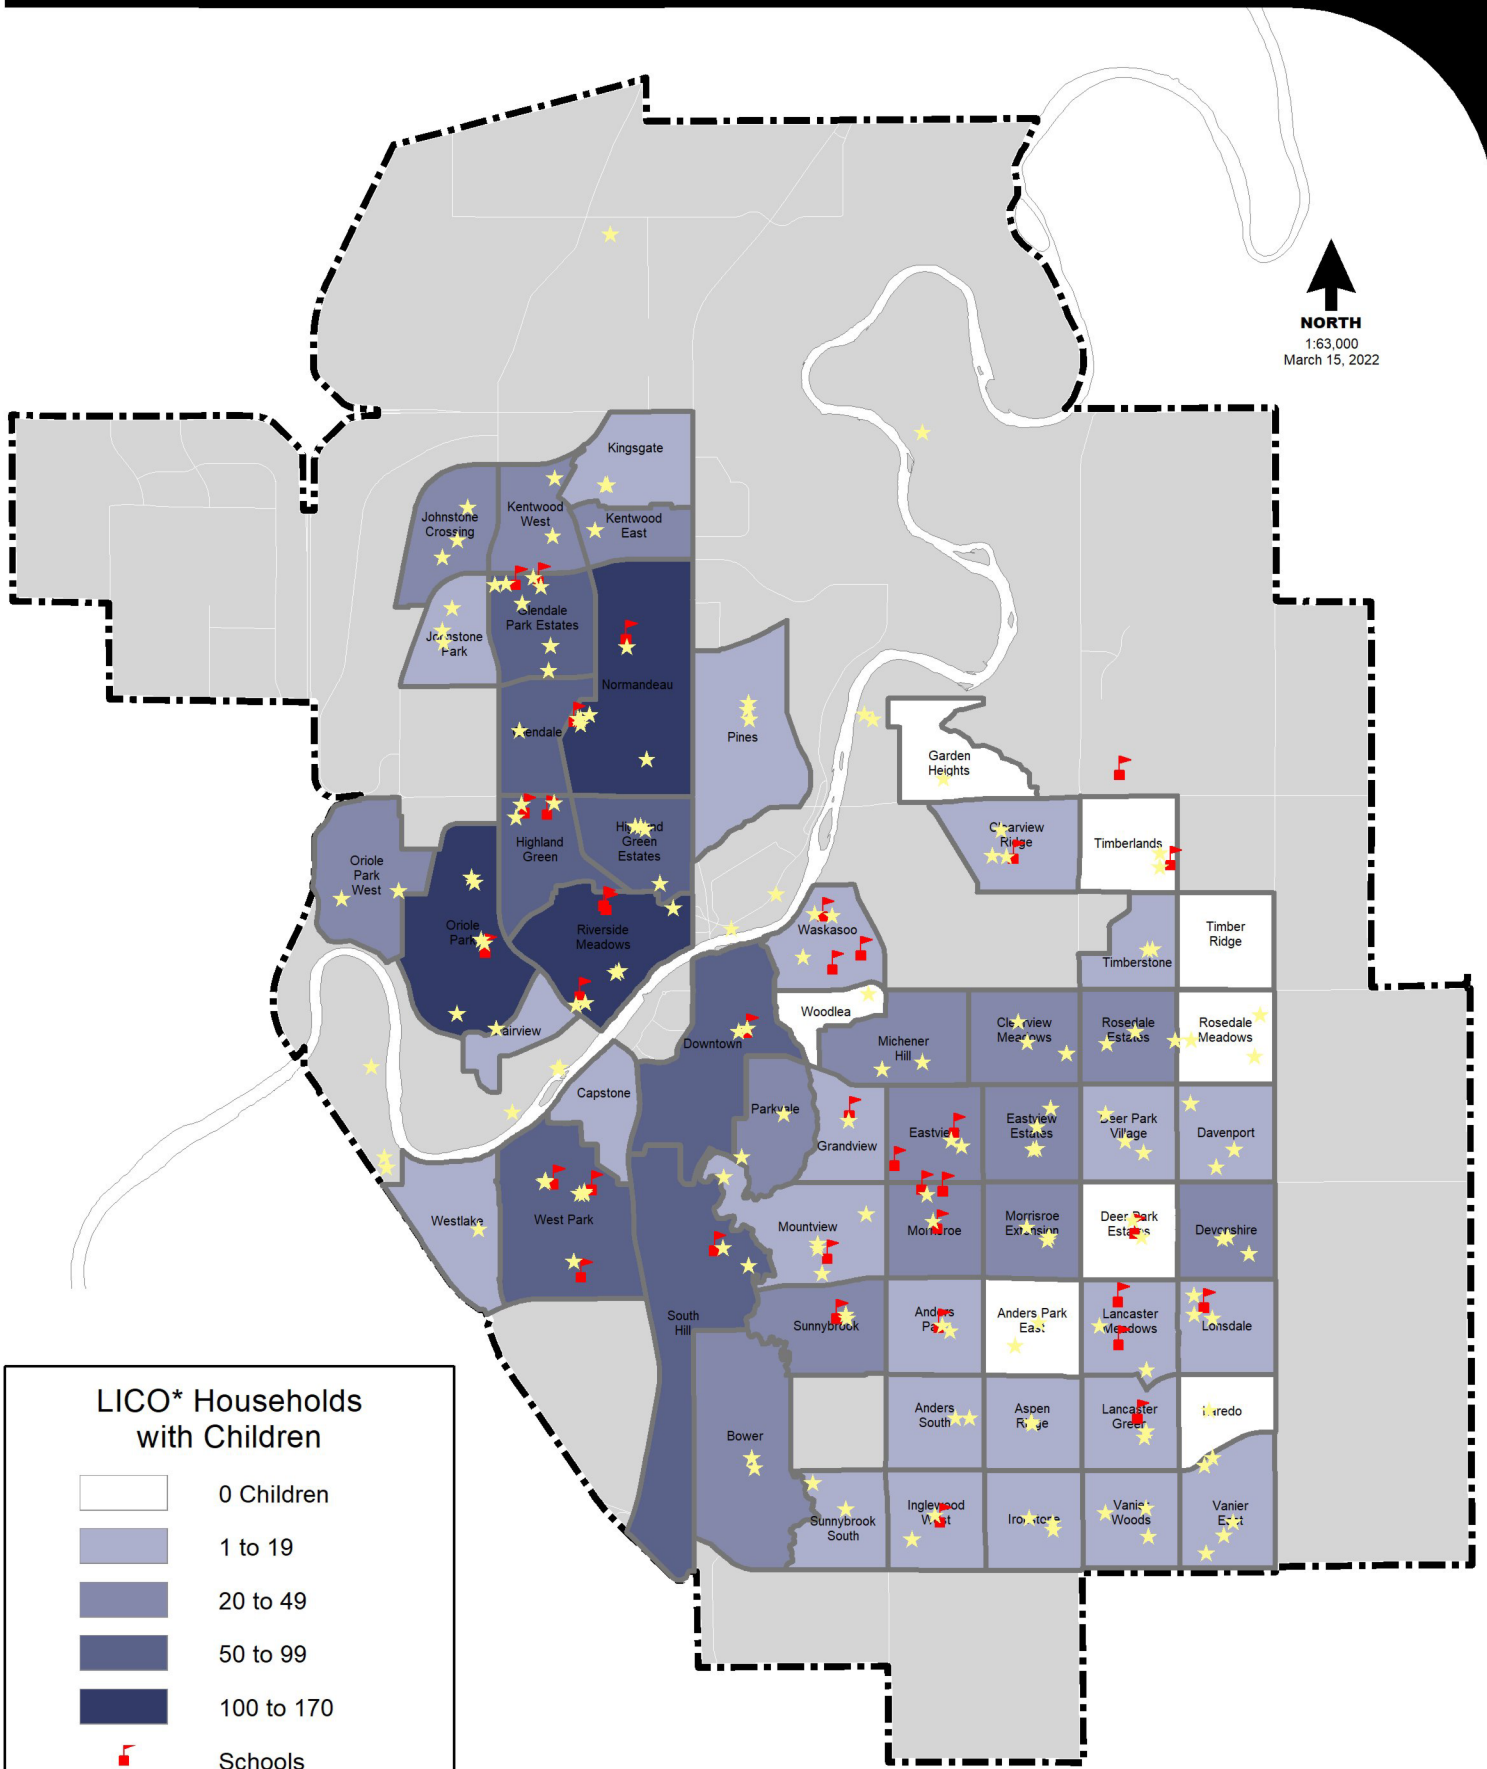

Count of Children in LICO* Households

NORTH
1:63,000
March 15, 2022

LICO* Households with Children

- 0 Children
- 1 to 19
- 20 to 49
- 50 to 99
- 100 to 170
- Schools
- Playgrounds

Map produced by: Data & GIS Services, City of Red Deer
Data Source: 2016 Federal Census

* Low Income Cut Off (LICO) is the income threshold below which a family is expected to spend 20 percentage points more than the average family on food, shelter and clothing. This map illustrates the prevalence of households in each neighbourhood falling below the Low Income Cut Off.