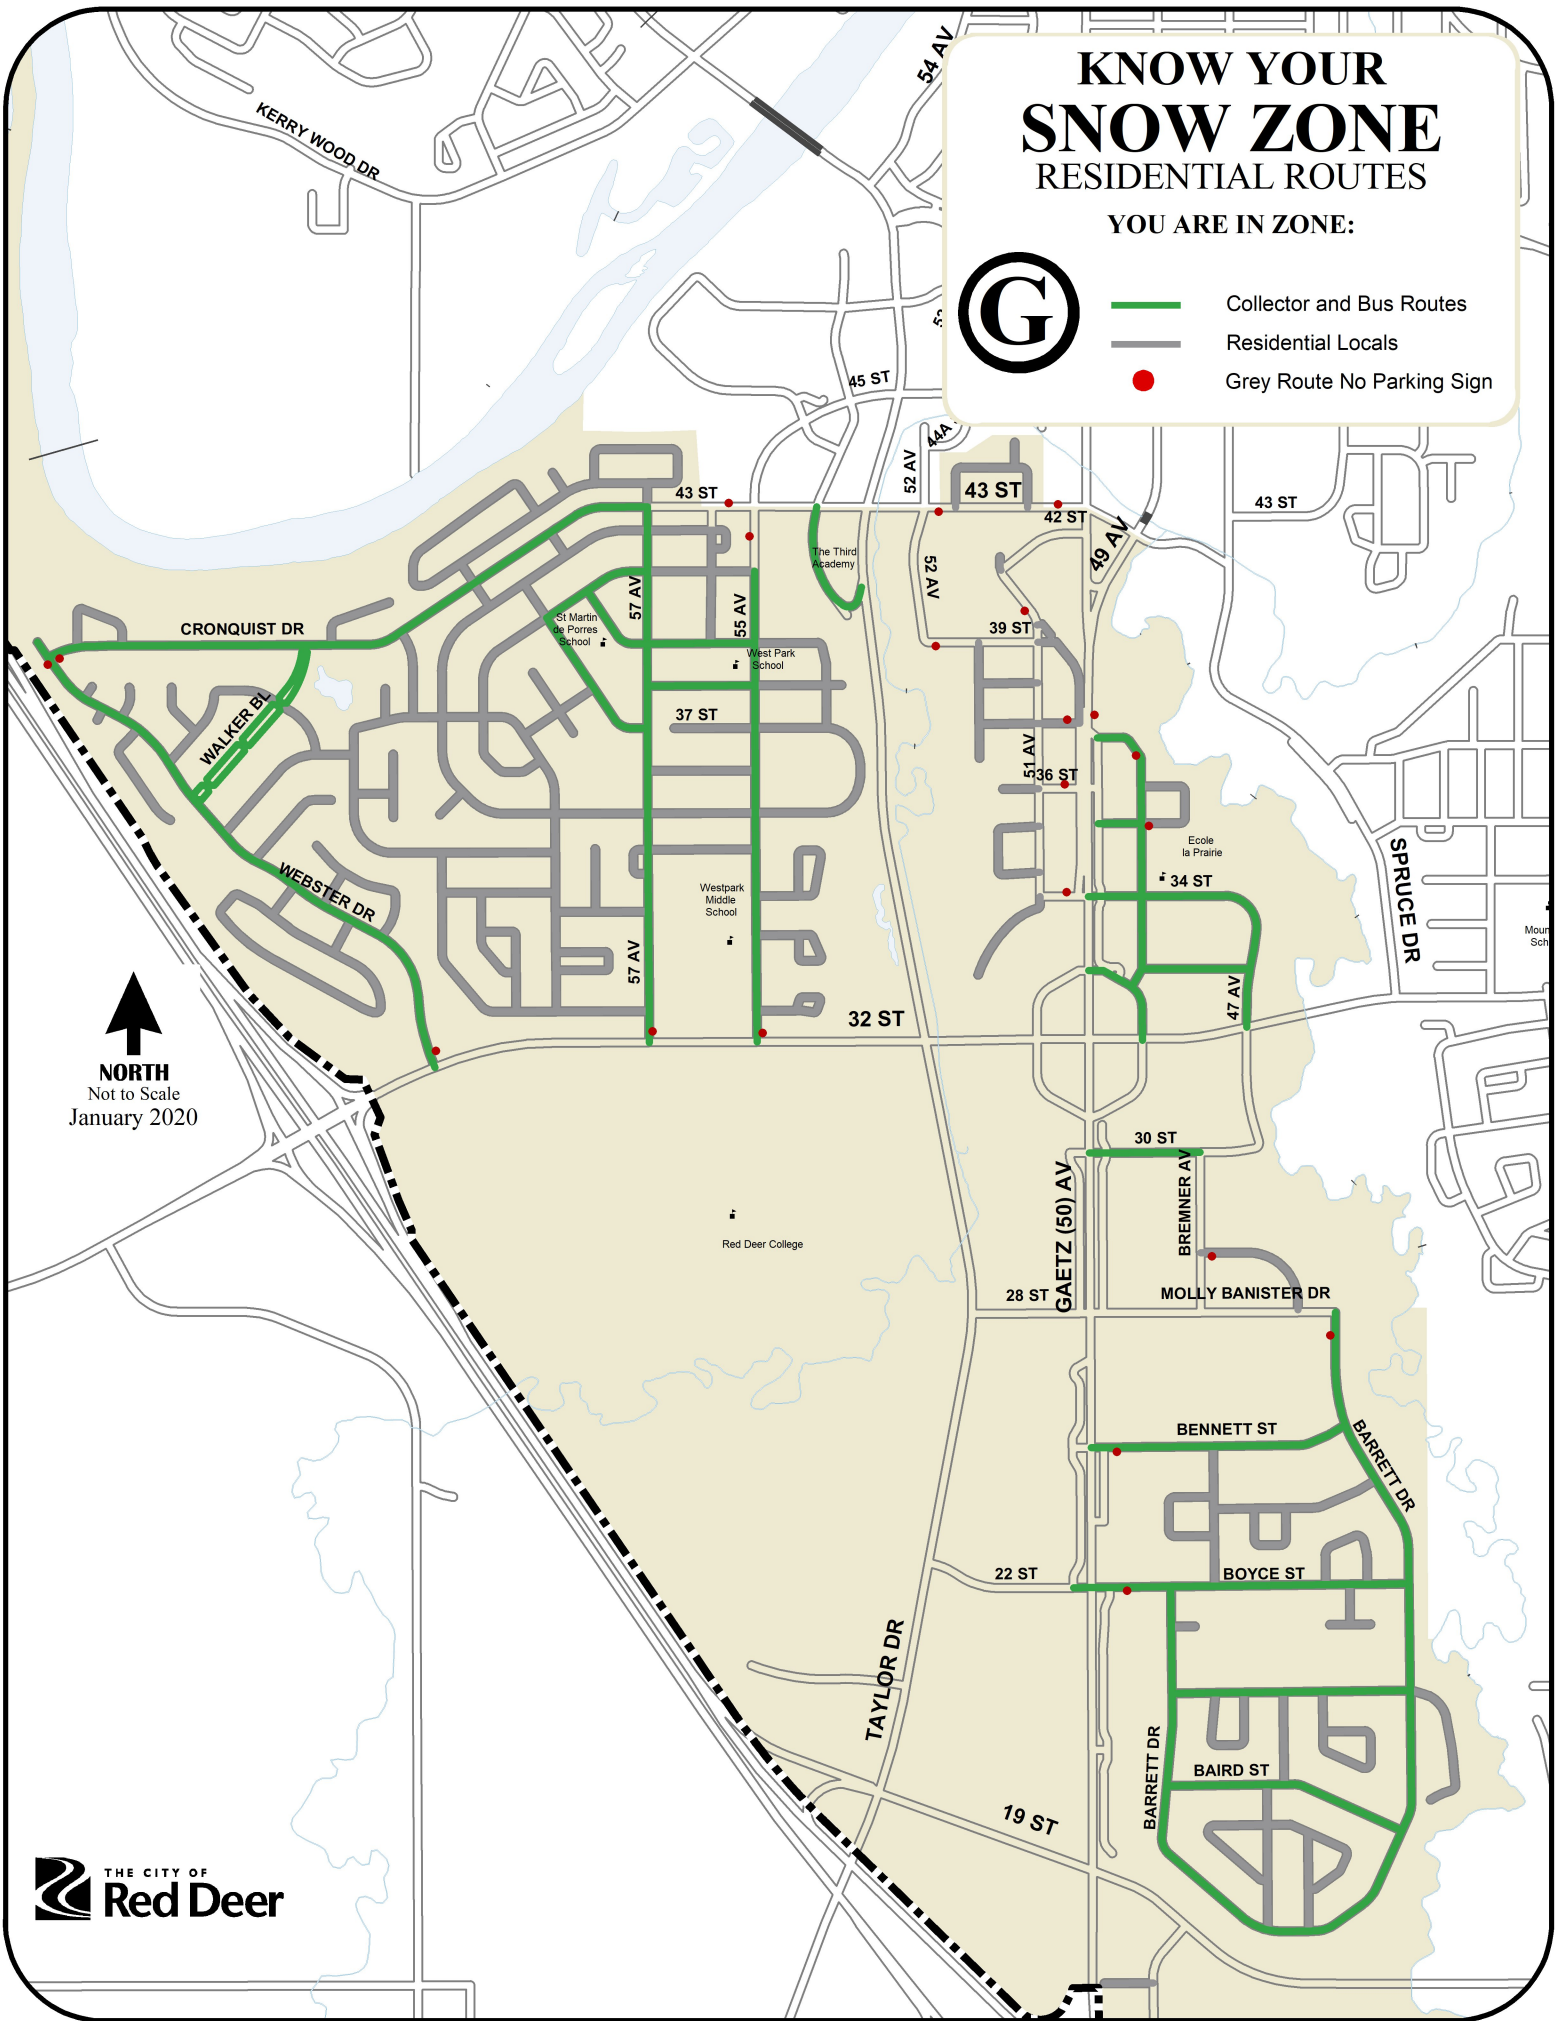

# KNOW YOUR SNOW ZONE

## RESIDENTIAL ROUTES

YOU ARE IN ZONE:

-  Collector and Bus Routes
-  Residential Locals
-  Grey Route No Parking Sign

**NORTH**  
 Not to Scale  
 January 2020