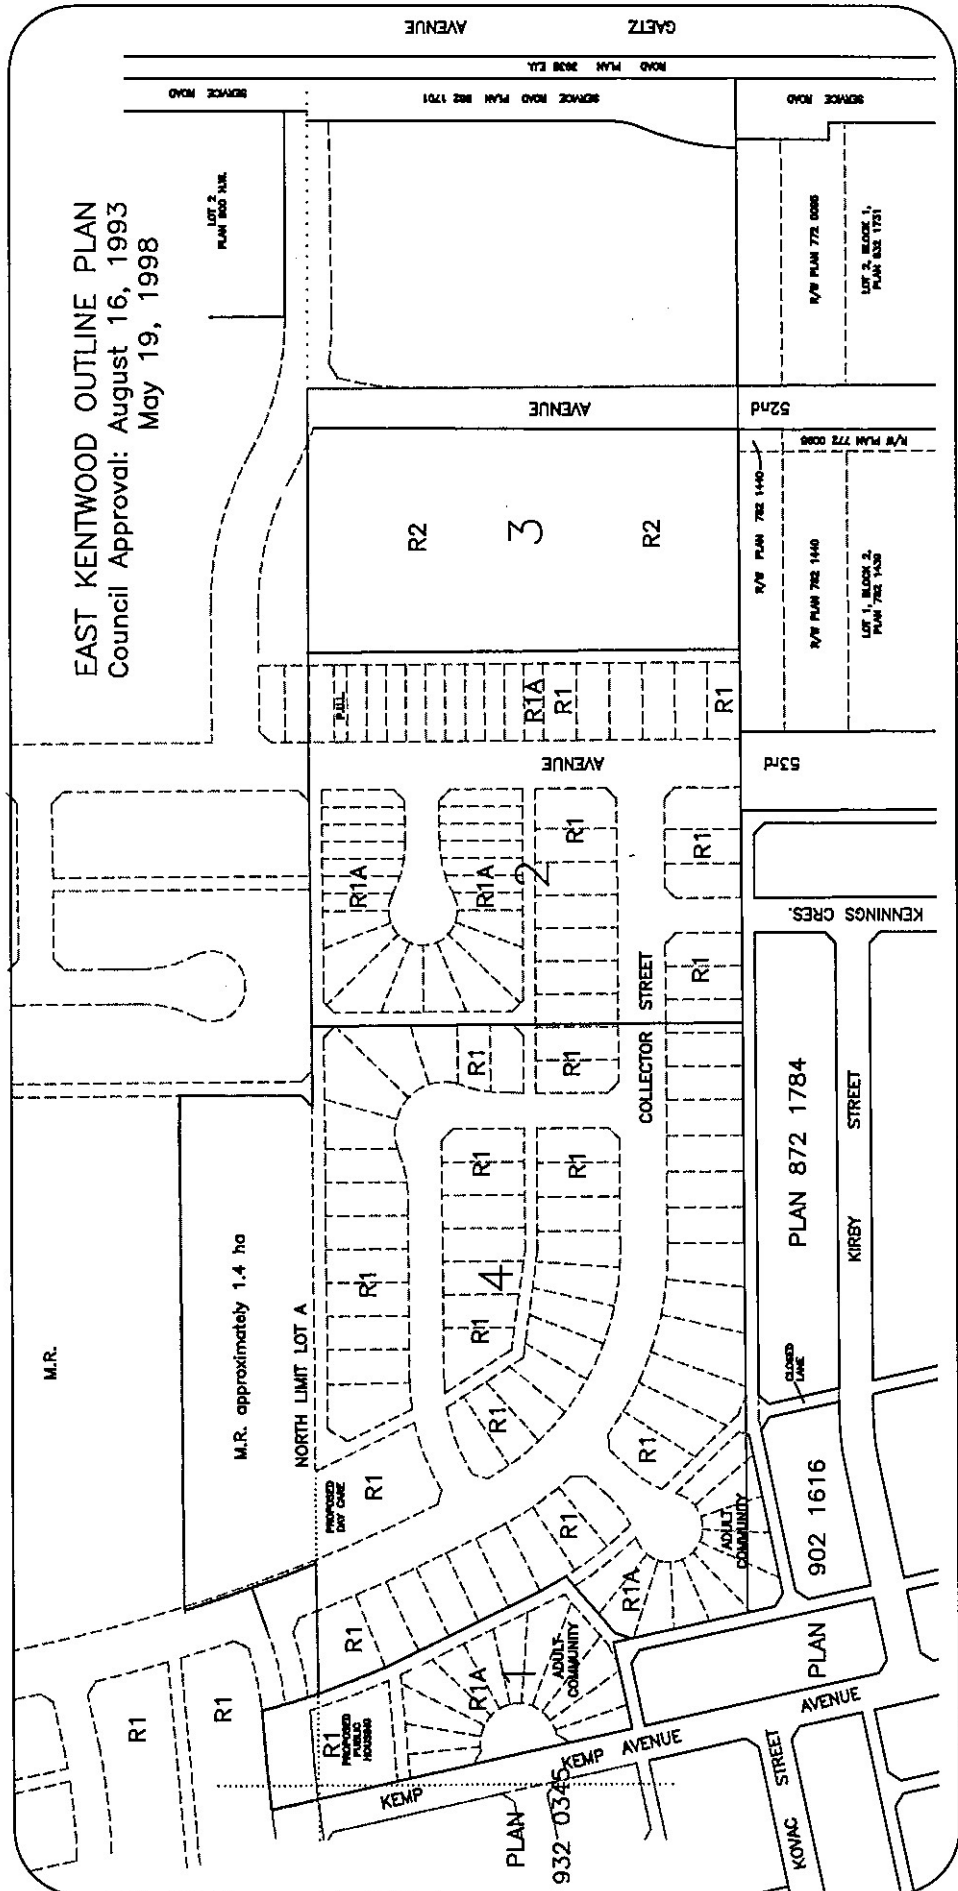

KENTWOOD EAST

Outline Plan amended by Council March 1, 2021

EAST KENTWOOD OUTLINE PLAN
 Council Approval: August 16, 1993
 May 19, 1998

Note: Any reference to a specific school authority in this plan is only an indication of a school authority's site preference. The allocation of identified school sites will be determined by the Joint Use Committee. (Resolution No. __)

KENTWOOD EAST
 Neighbourhood School
 & Park

Not To Scale