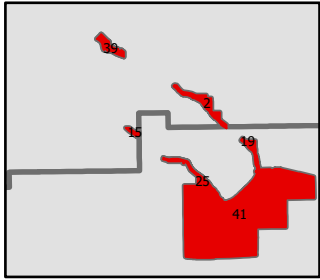

Central Alberta Regional Assessment Review Board Municipal Partners

1	Beiseker	16	Hanna	31	Red Deer County
2	Birchcliff	17	ID No. 9 (Banff)	32	Rimbey
3	Blackfalds	18	Innisfail	33	Rocky Mountain House
4	Bowden	19	Jarvis Bay	34	Special Areas No. 2
5	Carbon	20	Kneehill County	35	Special Areas No. 3
6	Caroline	21	Lacombe	36	Special Areas No. 4
7	Carstairs	22	Linden	37	Starland County
8	Clearwater County	23	Morrin	38	Stettler
9	Delburne	24	Mountain View County	39	Sunbrieker Cove
10	Didsbury	25	Norglenwold	40	Sundre
11	Donalda	26	Olds	41	Sylvan Lake
12	Drumheller	27	Penhold	42	Three Hills
13	Eckville	28	Ponoka	43	Trochu
14	Elnora	29	Ponoka County		
15	Half Moon Bay	30	Red Deer		

Note: Special Areas 2, 3 & 4 = single membership
Summer Villages of Sylvan Lake = single membership