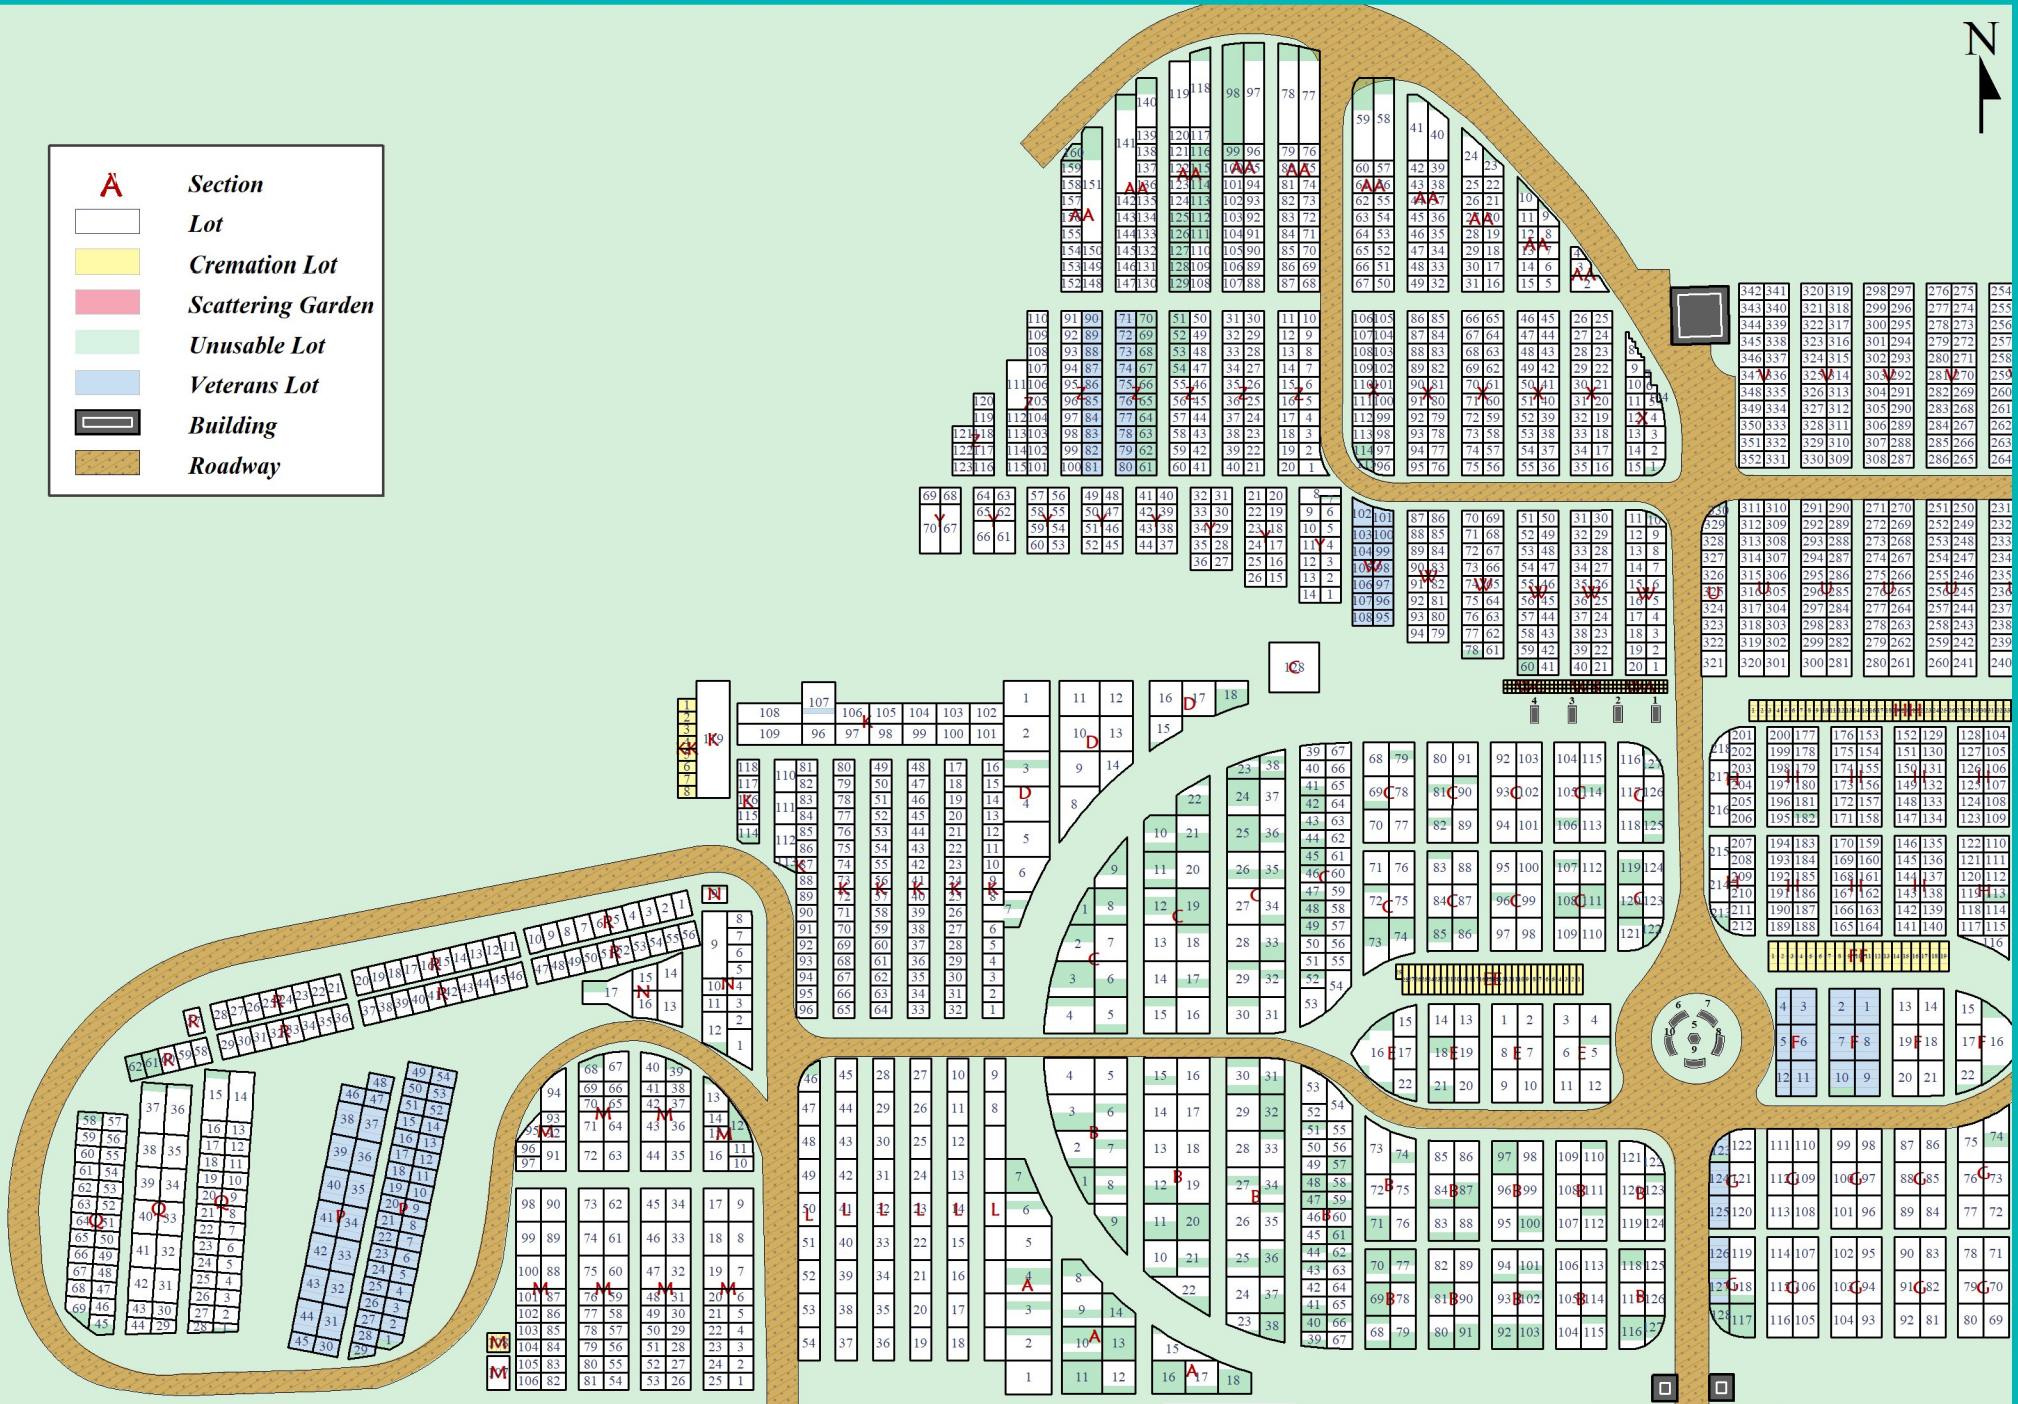

- A Section
- Lot
- Cremation Lot
- Scattering Garden
- Unusable Lot
- Veterans Lot
- Building
- Roadway

Entrance closed in winter

55 St

Main Entrance

June 2020