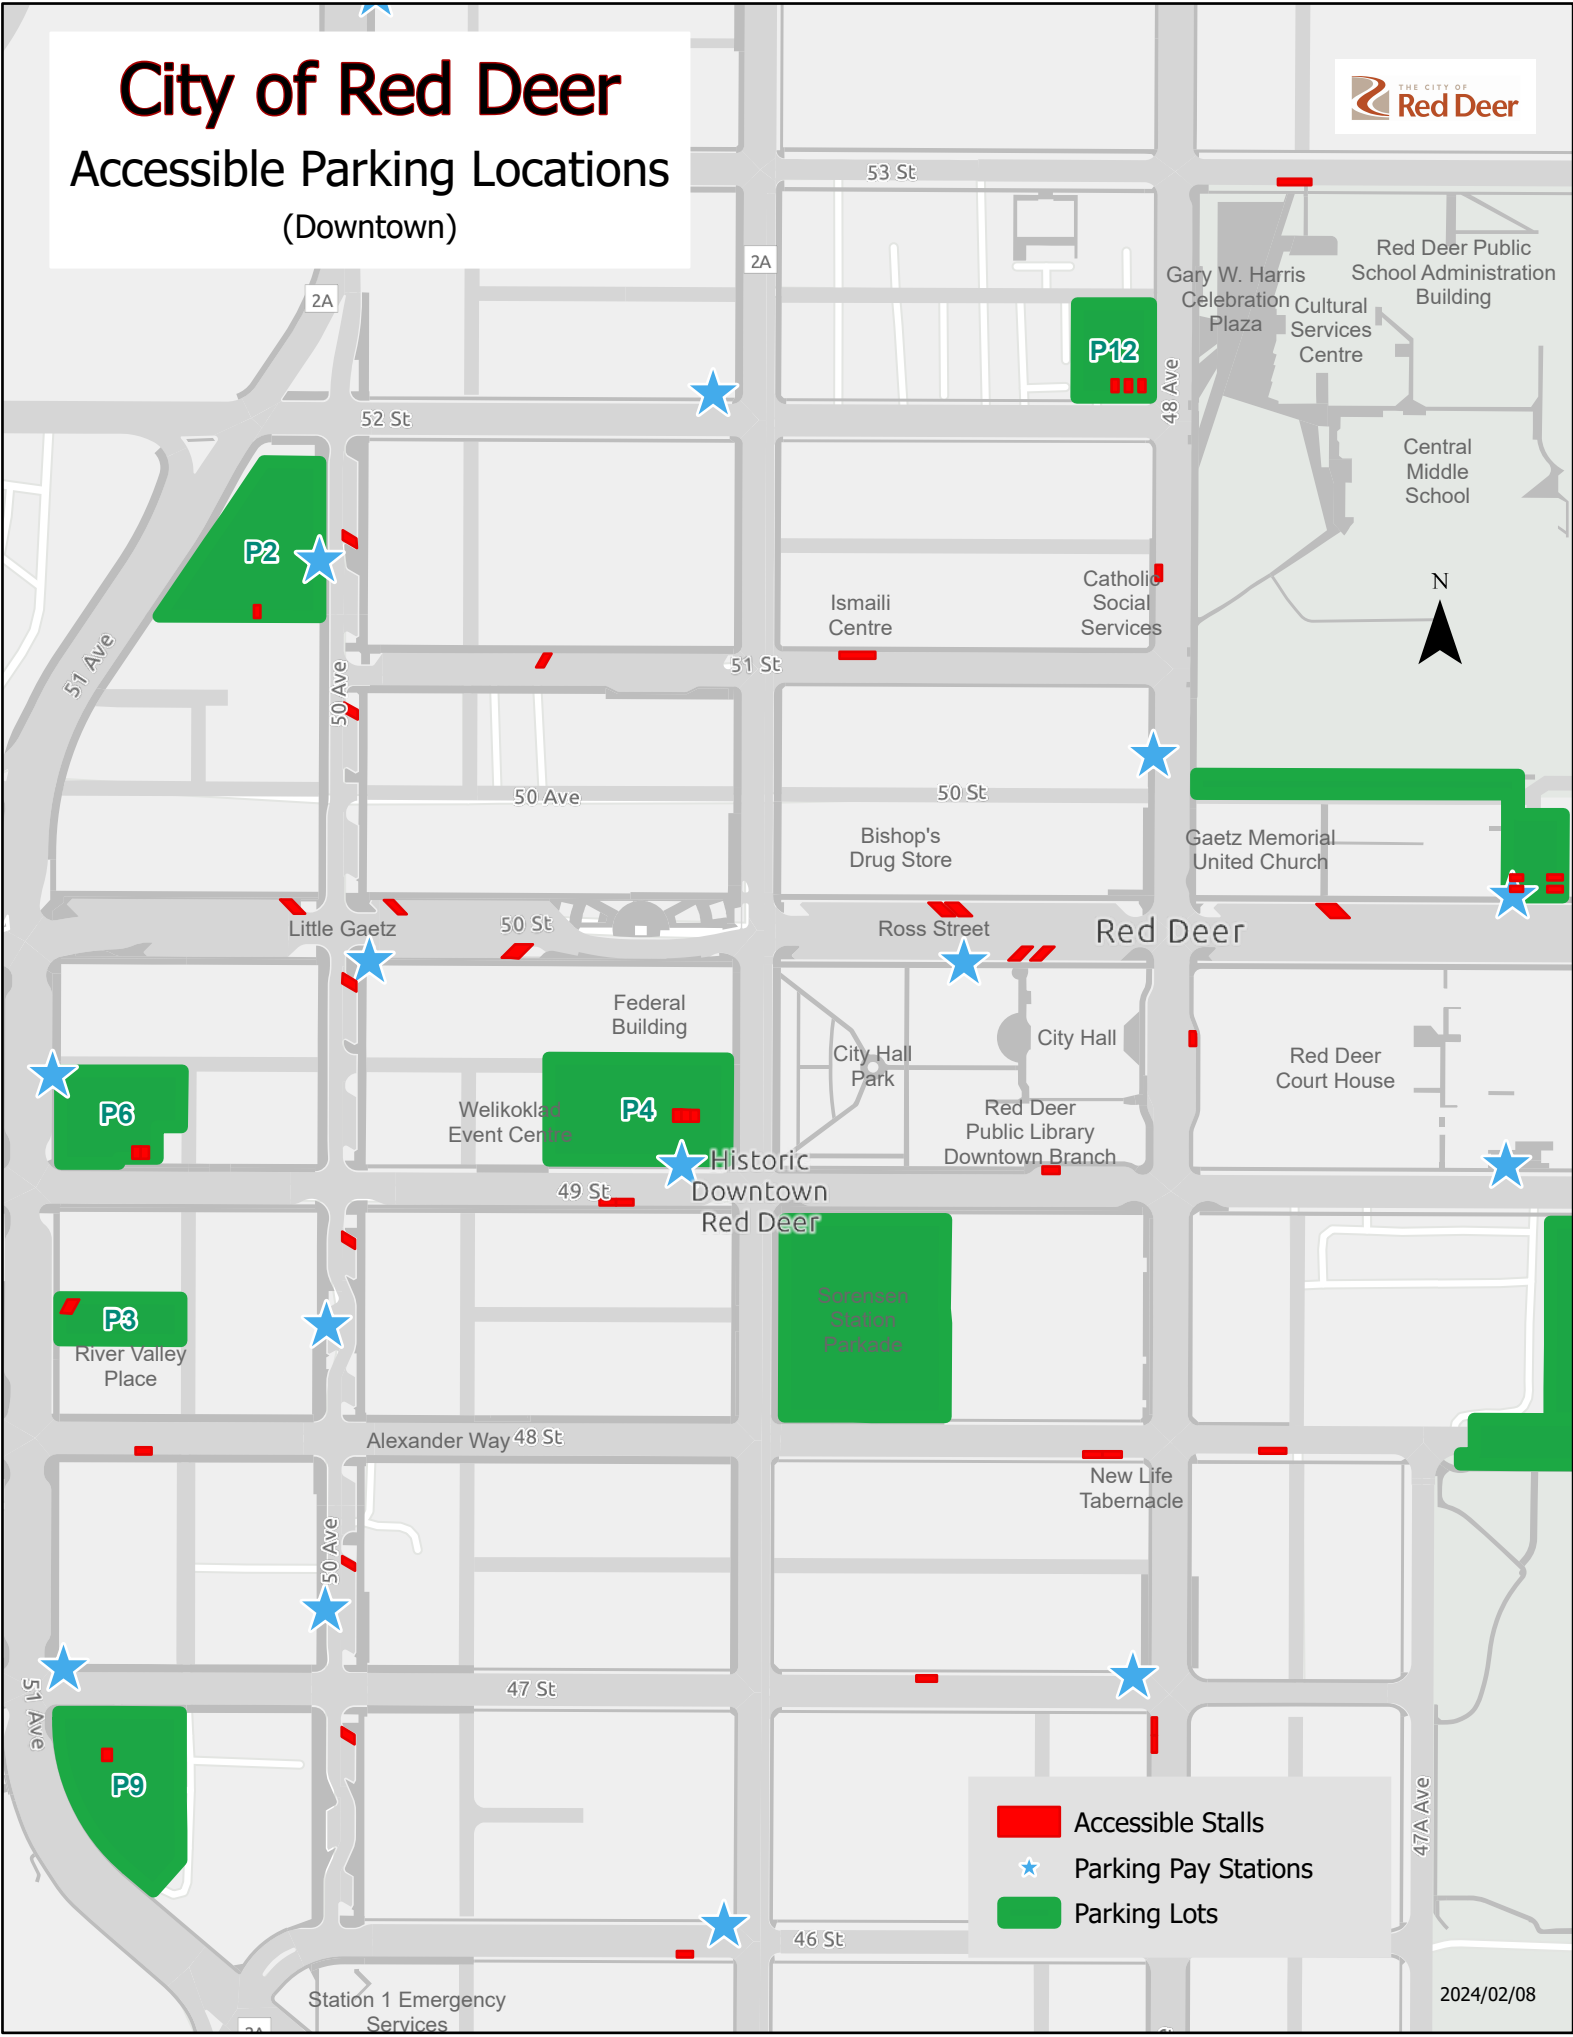

# City of Red Deer

## Accessible Parking Locations

(Downtown)

-  Accessible Stalls
-  Parking Pay Stations
-  Parking Lots