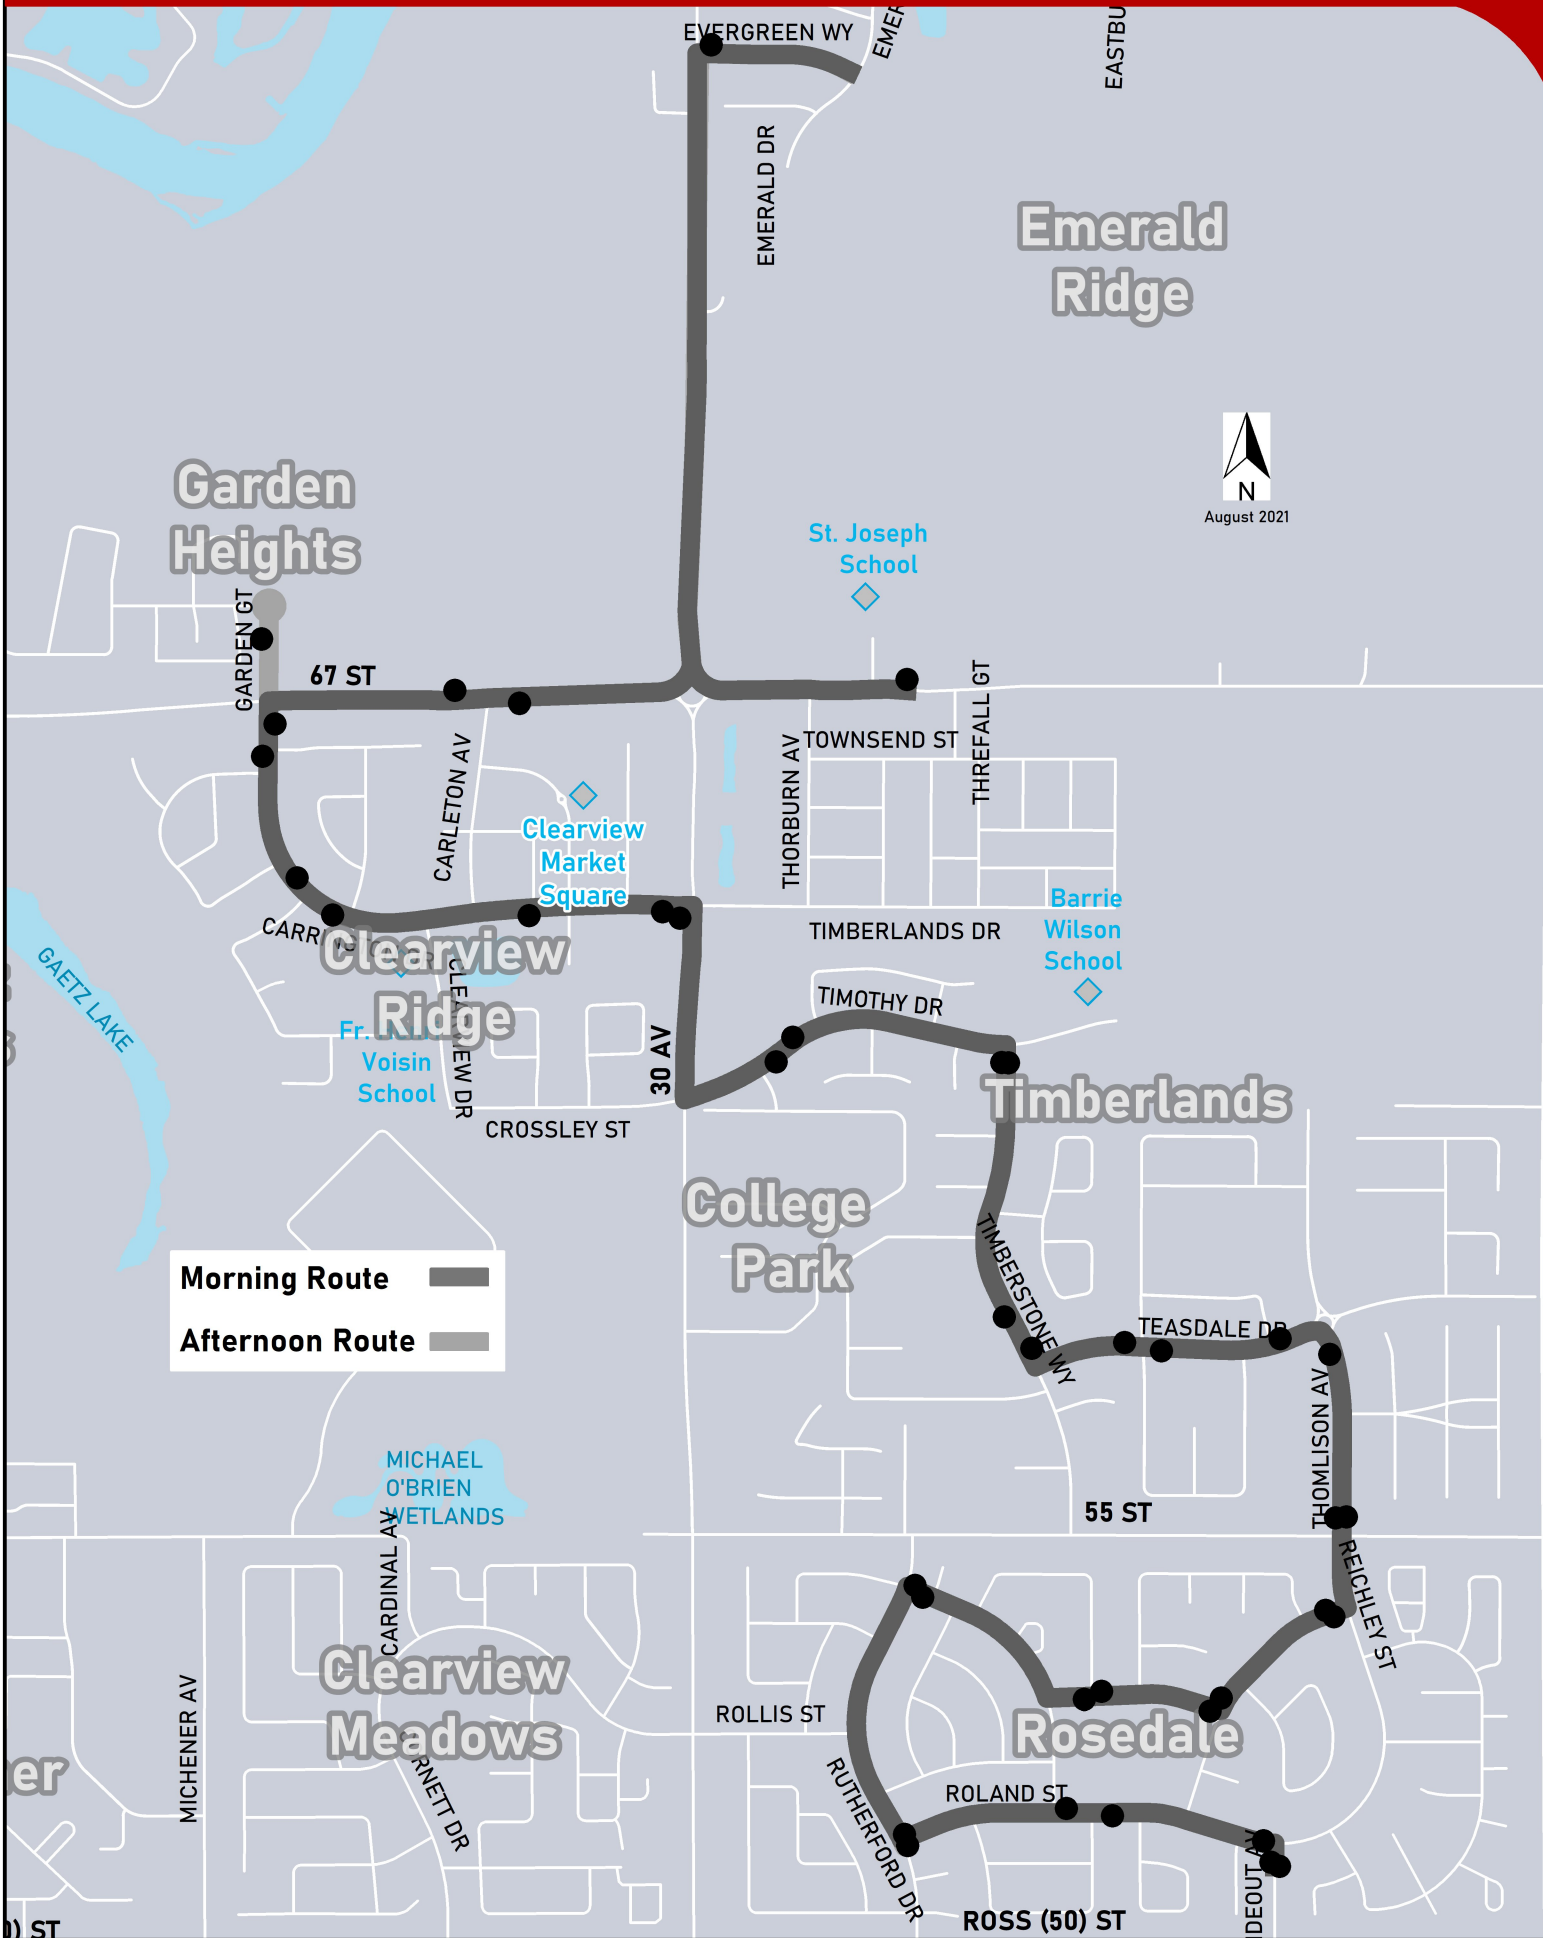

## SCHEDULE

Effective August 31, 2023  
(subject to change)

**FROM:** Clearview Ridge, Timberstone, Evergreen, Rosedale  
**TO:** St Joseph High School

	<b>ON:</b>	<b>AT:</b>
<b>8:10 am</b>	Rideout Ave. Reichley St. Roland St. Roland St. Ramsey Ave. Randolph St. Raabis St. Reinholt Ave.	50 St. Rideout Ave. Roberts Cr. Roberts Cr. Rutherford Cl. Ramsey Ave. Robinson Cres. Reichley St.
<b>8:15 am</b>	Thomlinson Ave. Teasdale Dr. Teasdale Dr. Timberstone Way Timberstone Way Timothy Dr. Carrington Dr.	55 St. Tyson Cr. Truant Cr. Teasdale Dr. Tyner Gt. Turner Cr. Charles Ave.
<b>8:20 am</b>	Carrington Dr. 67 St.	67 St. Carleton Ave.
<b>8:25 am</b>	Evergreen Way	30 Ave.
<b>8:35 am</b>	Arrive at St Joseph High School	
<b>3:50 pm</b>	Buses depart from school, returning to the stops as listed above. In some cases drop-offs may be across the street from the AM pickup point.	

## SCHOOL ROUTES

School Routes operate Monday to Friday when school is in. Service on School Routes is cancelled when the school they arrive at is closed. Afternoon departure times are adjusted when the school as a whole is out early.

For regular route service, please check routes and times in the Red Deer Transit Route Guides, or online.

[www.reddeer.ca/transit](http://www.reddeer.ca/transit)

**FOR TRANSIT INFORMATION:**

Call: 403-342-8225 8:00 a.m. to 4:30 p.m., Monday to Friday

# ROUTE 144

Evergreen, Clearview Ridge, Timberlands & Rosedale to St. Joseph's School

**Morning Route** — (thick grey line)  
**Afternoon Route** — (thin grey line)