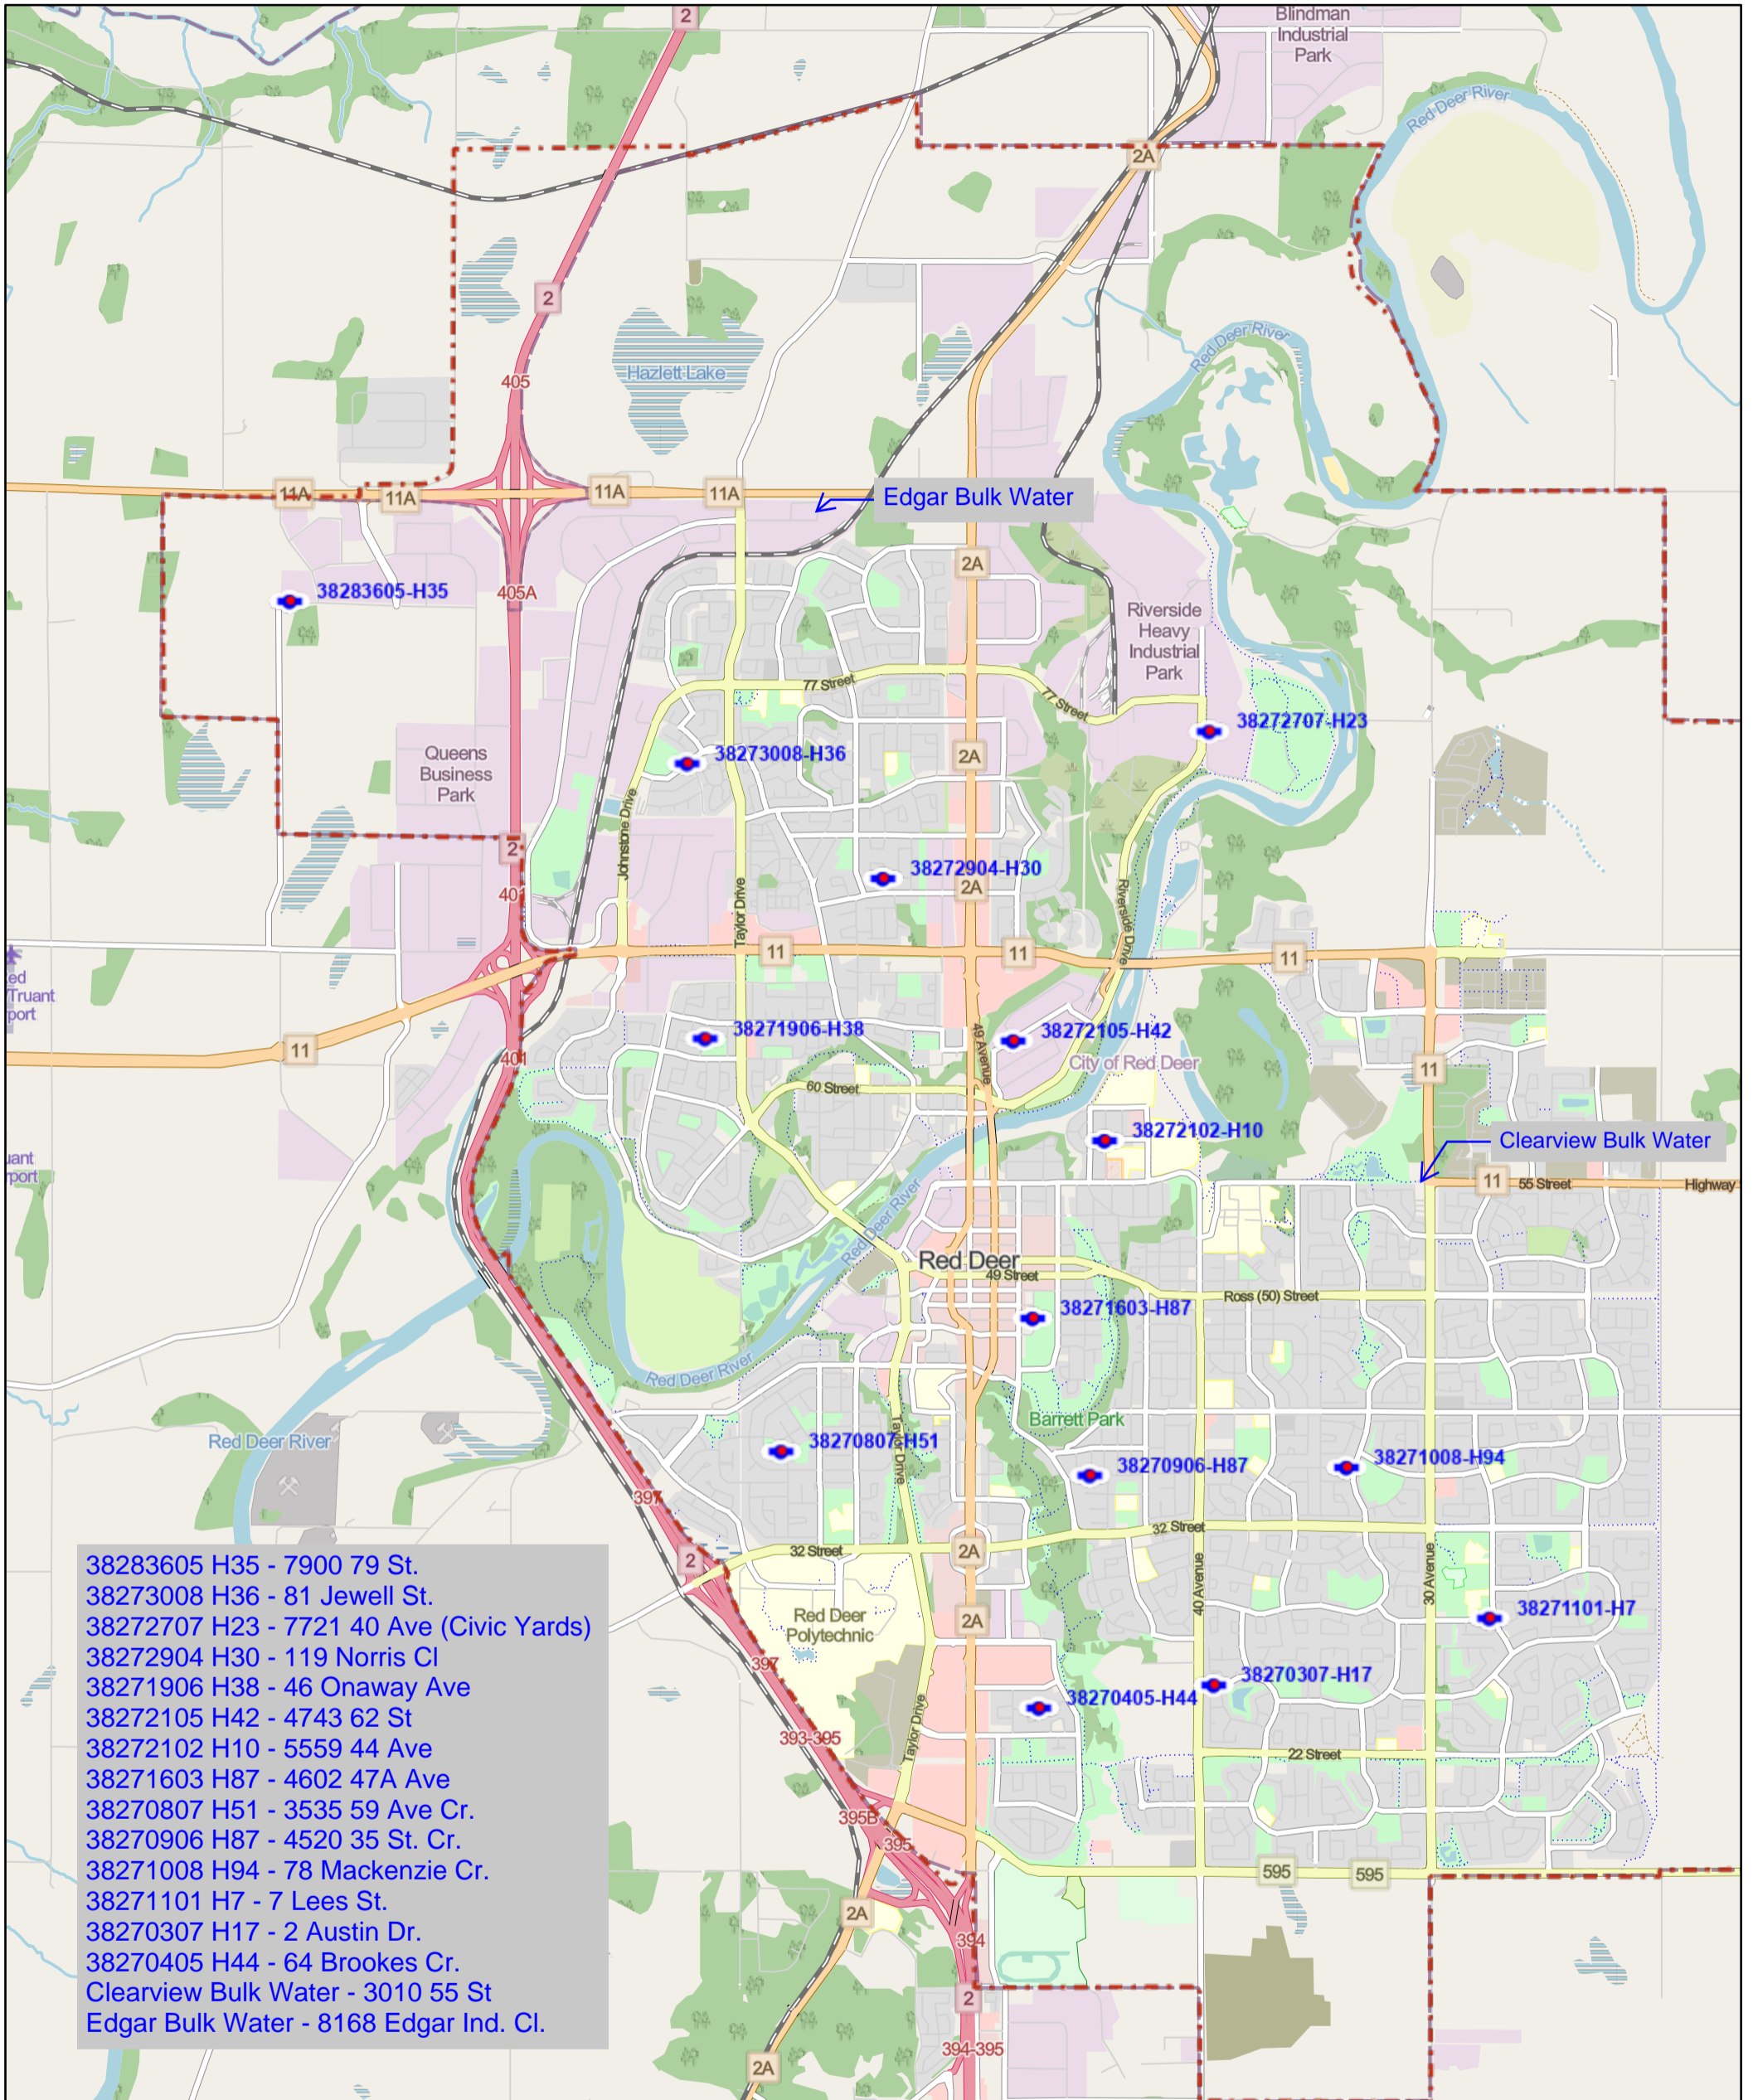

Service Hydrants Map

3/22/2024

-  Service Hydrants
-  City Boundary

1:72,224

Map data © OpenStreetMap contributors, Microsoft, Facebook, Inc. and its affiliates, Esri Community Maps contributors, Map layer by Esri