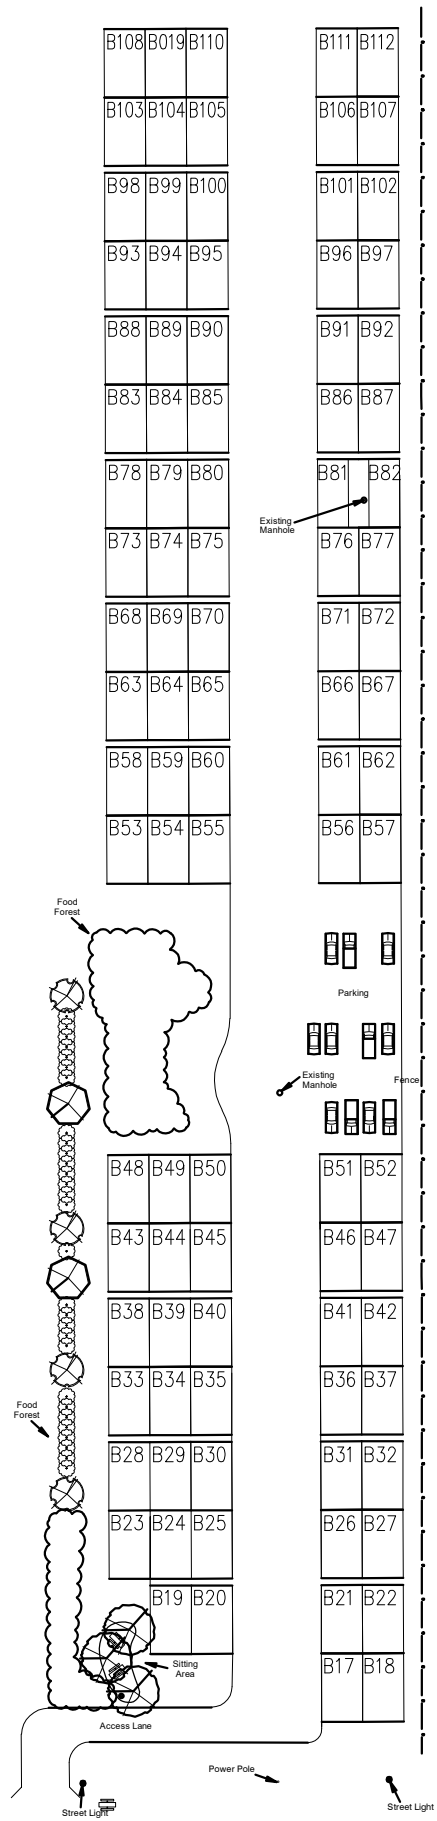

A	100-120 sq. m
B	50-60 sq. m

CITY OF RED DEER GARDEN PLOT PROGRAM
PARKSIDE GARDENS NORTH (14 NASH STREET) February 2023

Nash Street