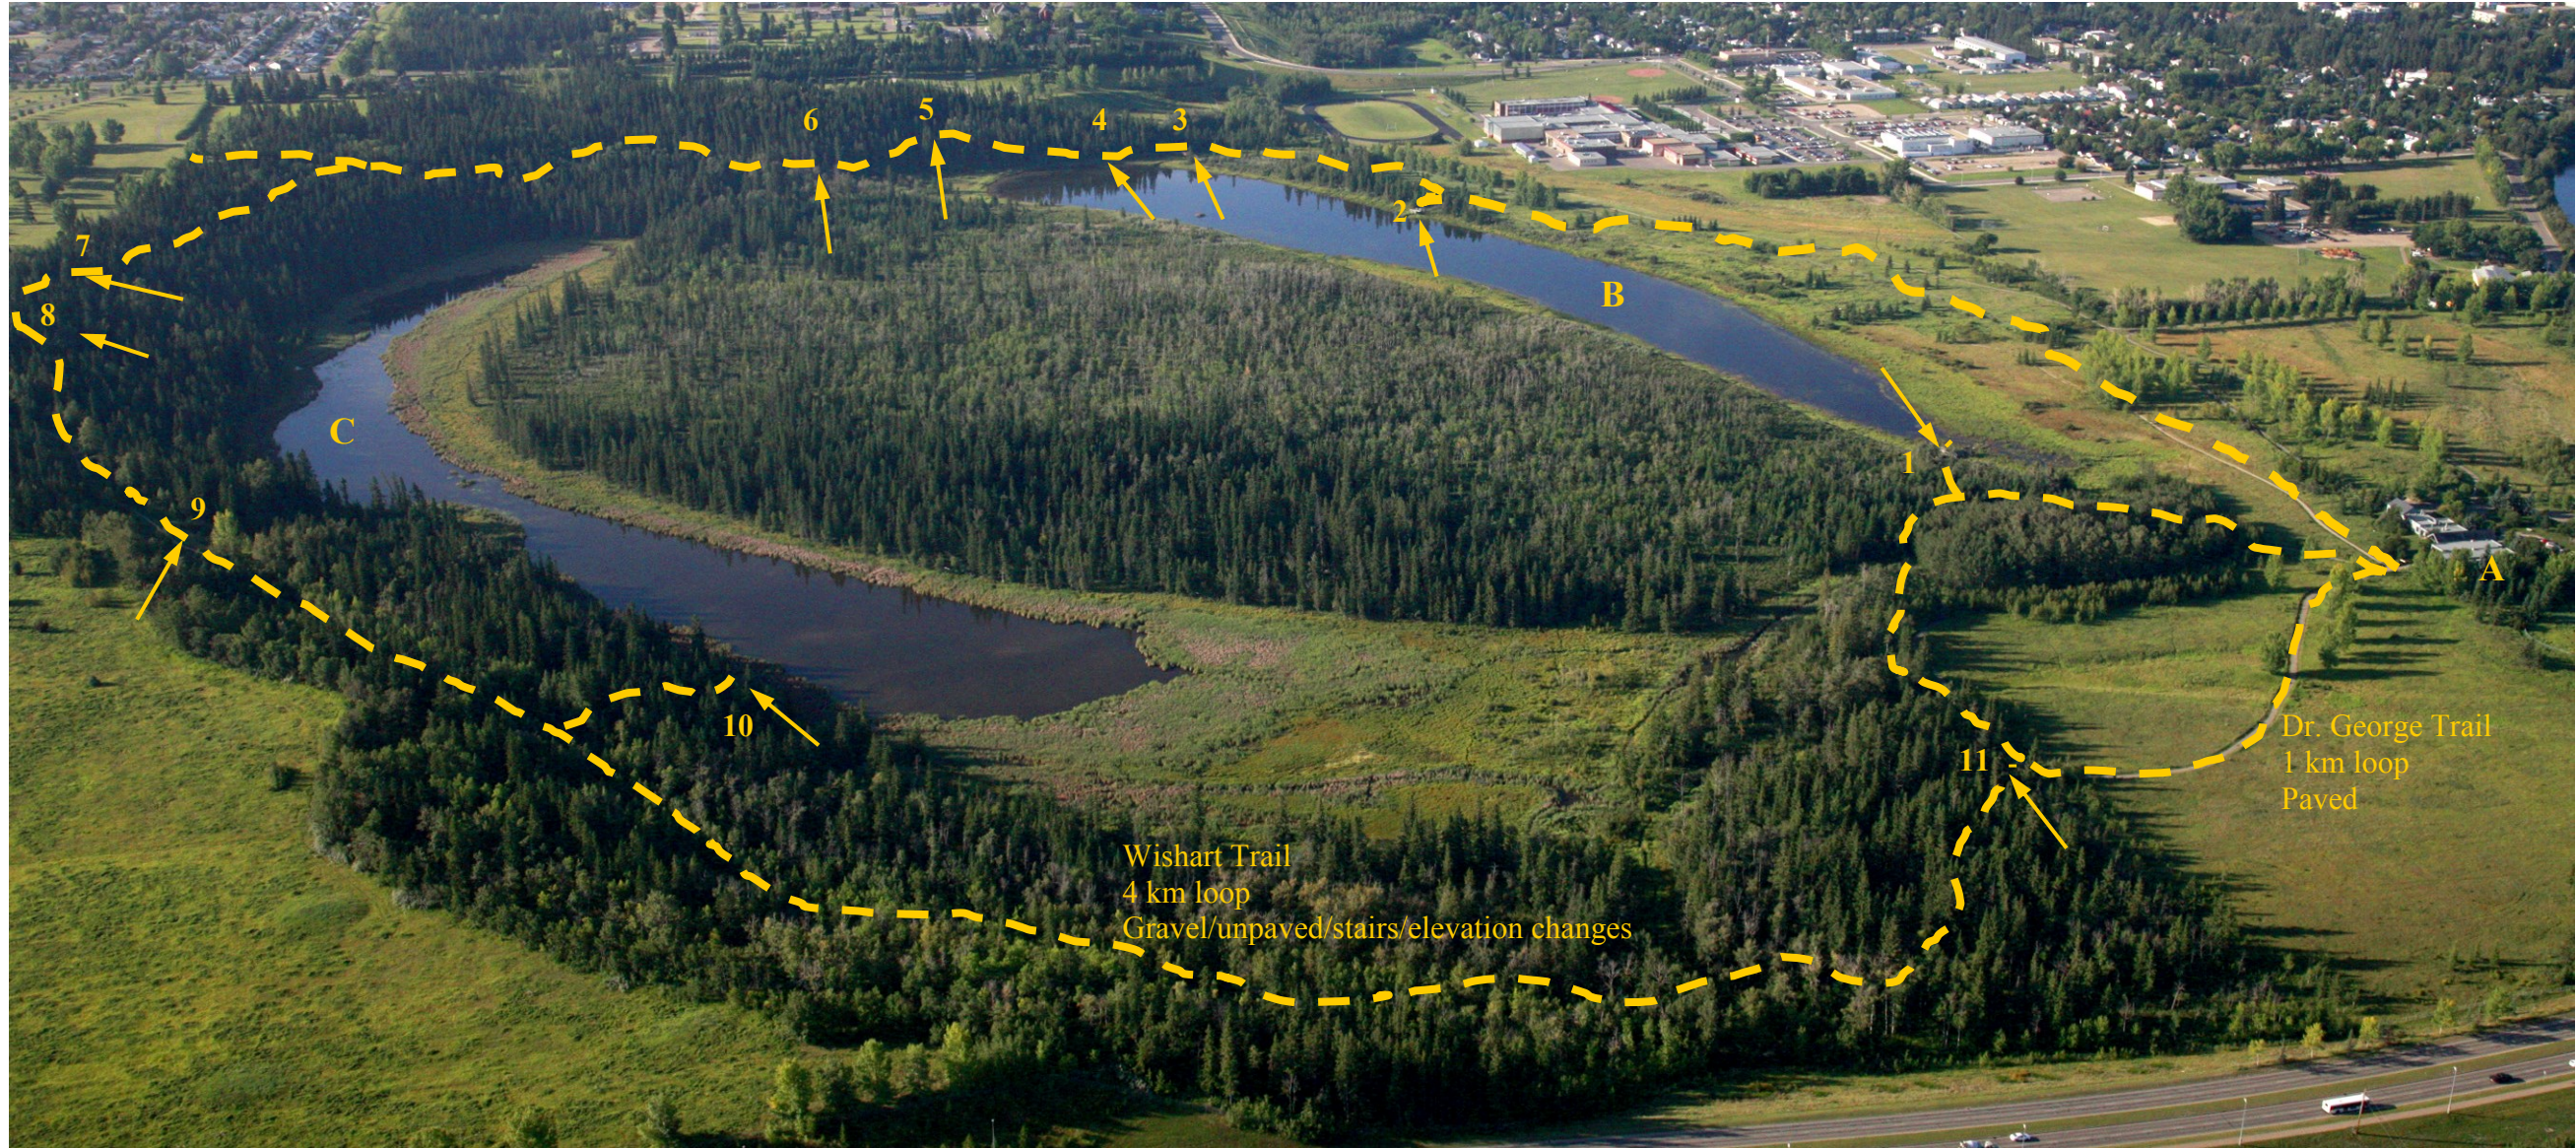

# Gaetz Lakes Sanctuary

1. Bird Blind/Viewing Deck
2. South Viewing Deck
3. Bridge
4. Boardwalk
5. Fossil Slump

6. Mineral Springs Bridge
7. Stairs (lots of them)
8. Top of the Sanctuary Viewing Deck
9. In a Slump Viewing Area
10. Hogsback Viewing Deck

11. Wishart Trailhead

- A. Kerry Wood Nature Centre
- B. West Lake
- C. East Lake