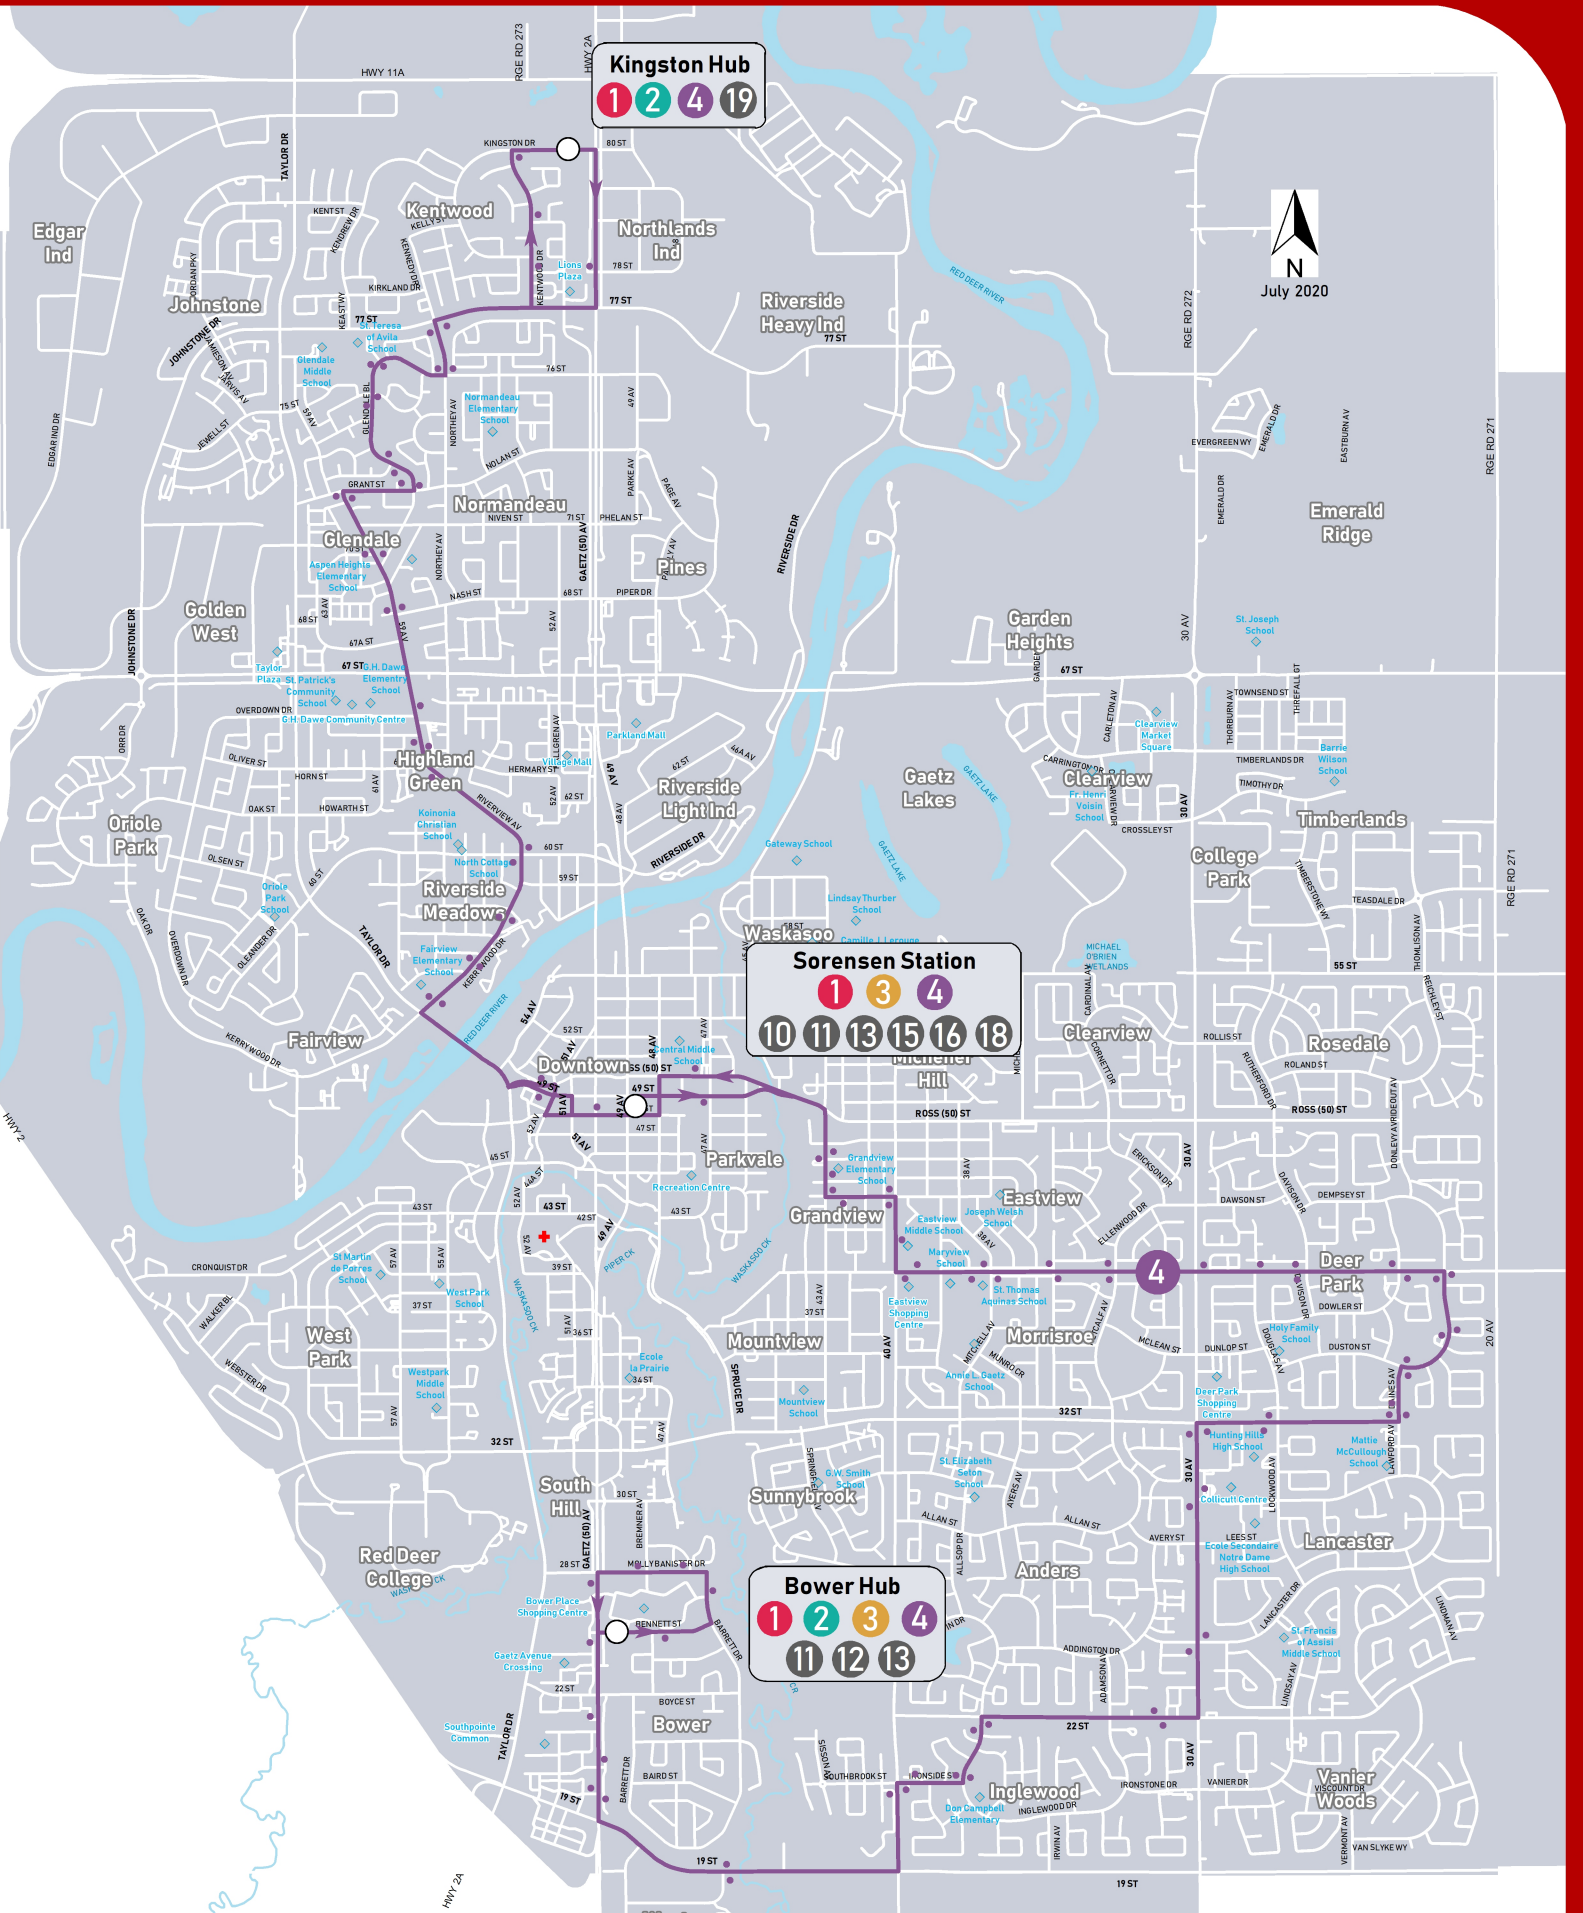

ROUTE 4

Glendale - South East

Kingston Hub
 1 2 4 19

Sorensen Station
 1 3 4
 10 11 13 15 16 18

Bower Hub
 1 2 3 4
 11 12 13

July 2020