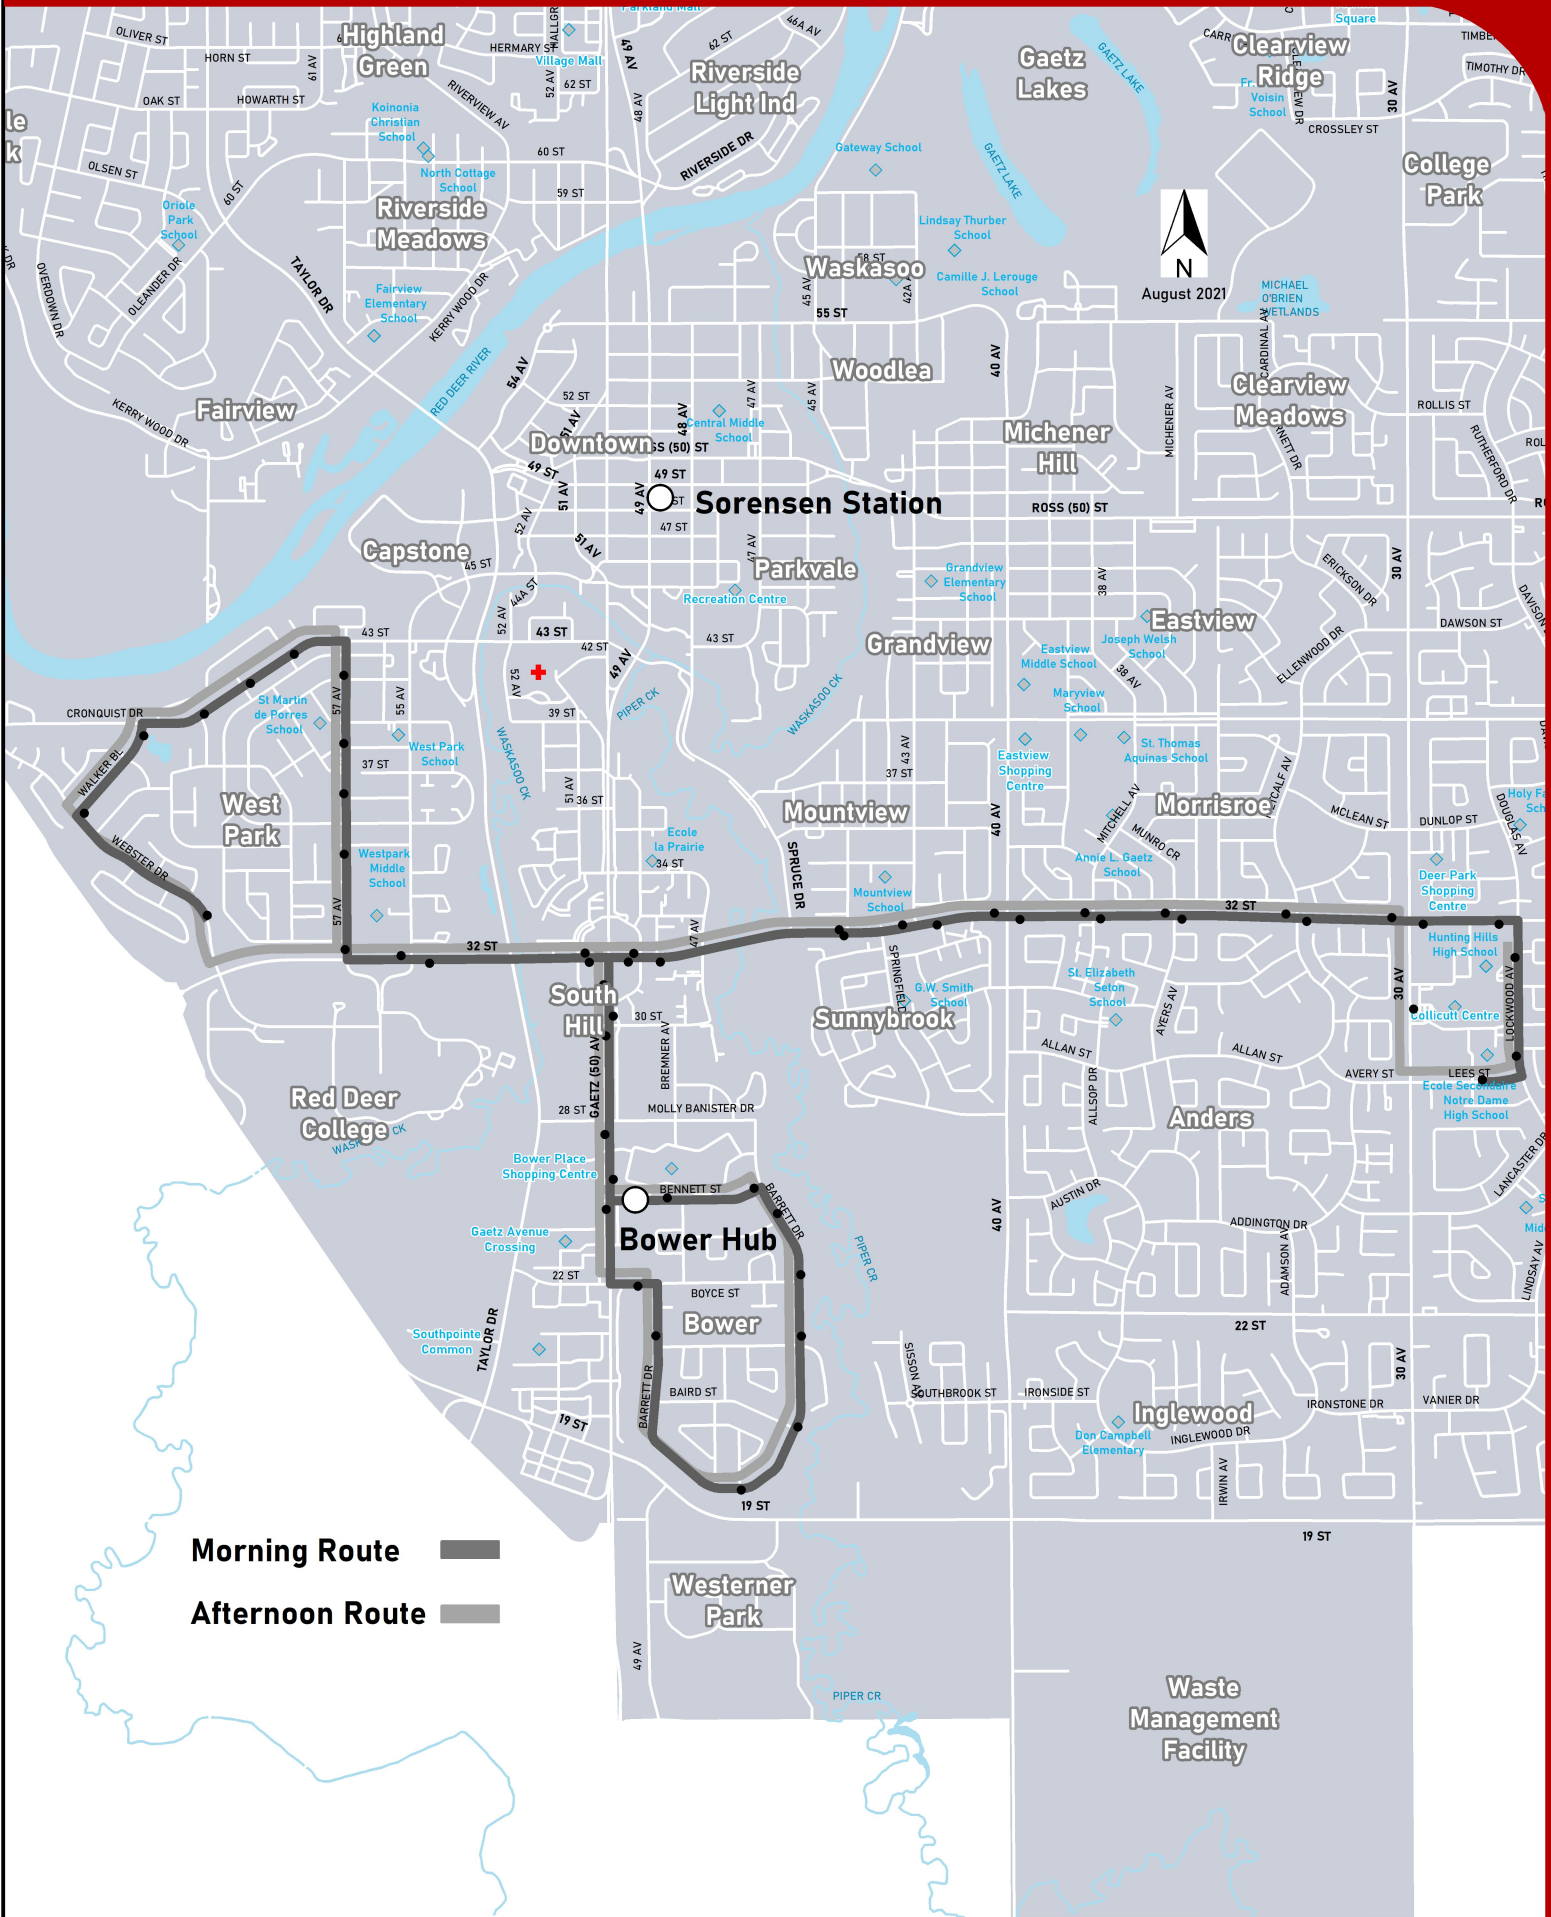

ROUTE 151

Bower & West Park
to Hunting Hills & Notre Dame Schools

Morning Route

Afternoon Route

WASKASOO CR