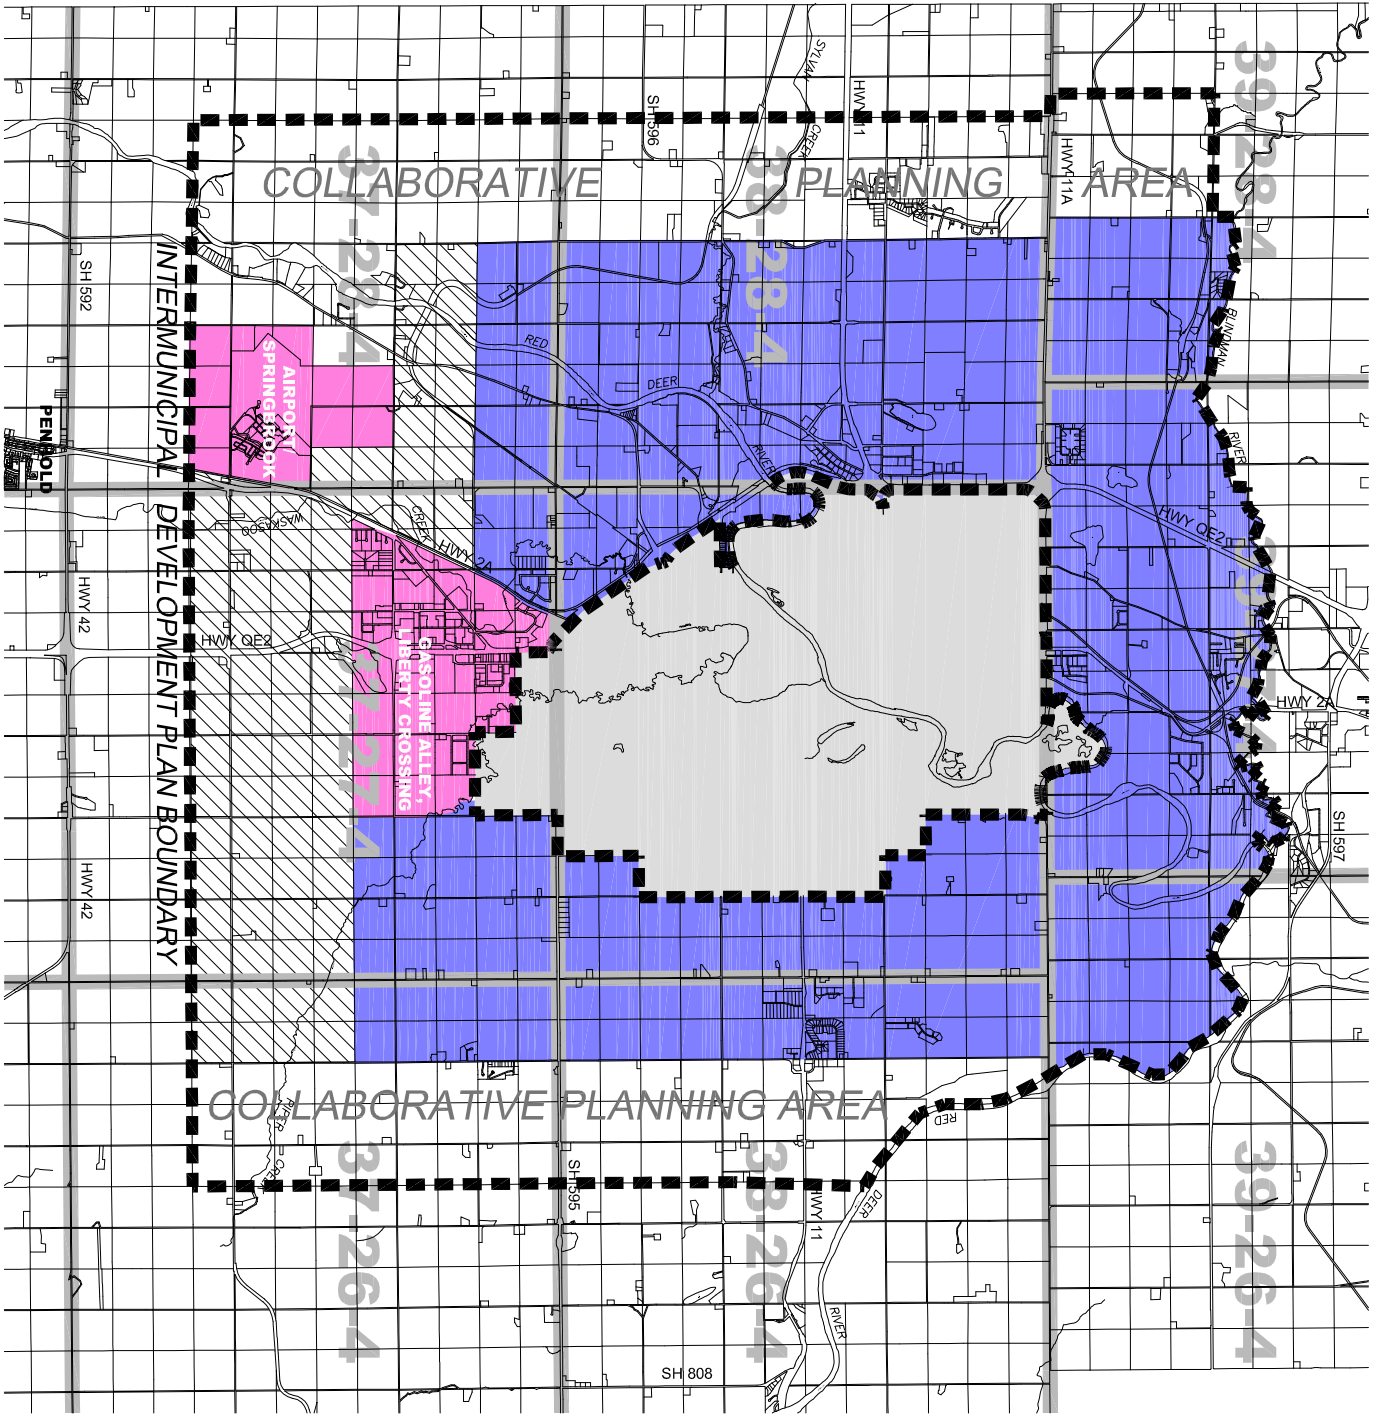

FIFTH MERIDIAN

City of Red Deer &
Red Deer County
**Inter municipal
Development
Plan**

MAP 1

- ■ ■ ■ ■ Inter municipal Development Plan Boundary
- City of Red Deer Growth Area
- Red Deer County Growth Areas
- ▨ Agriculture or Open Space Area

Adopted: July 5, 2007