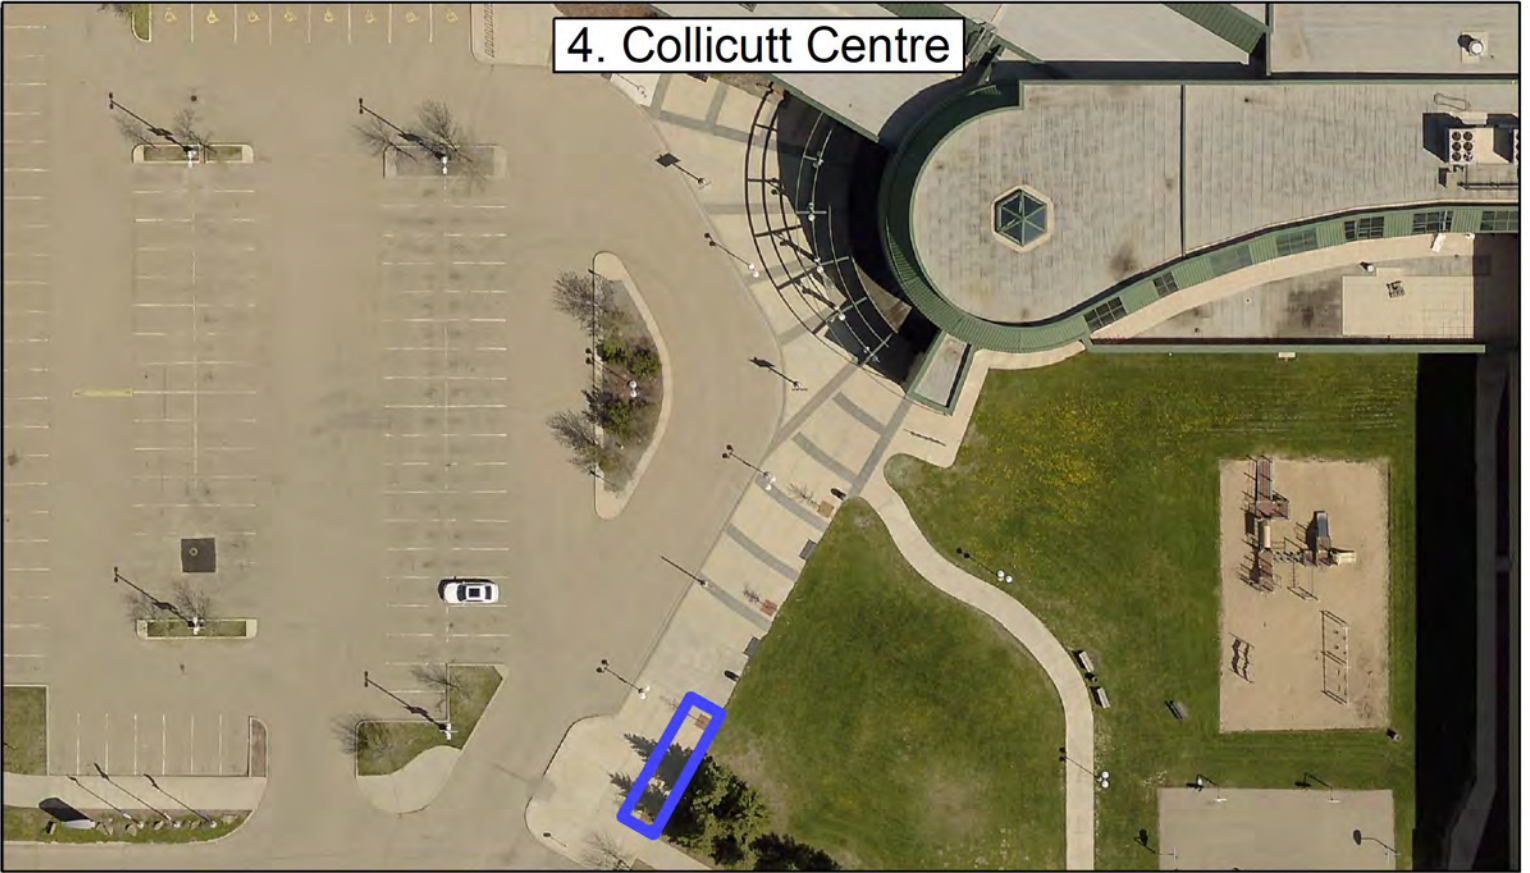

E-Scooter Collection Points

4. Collicutt Centre