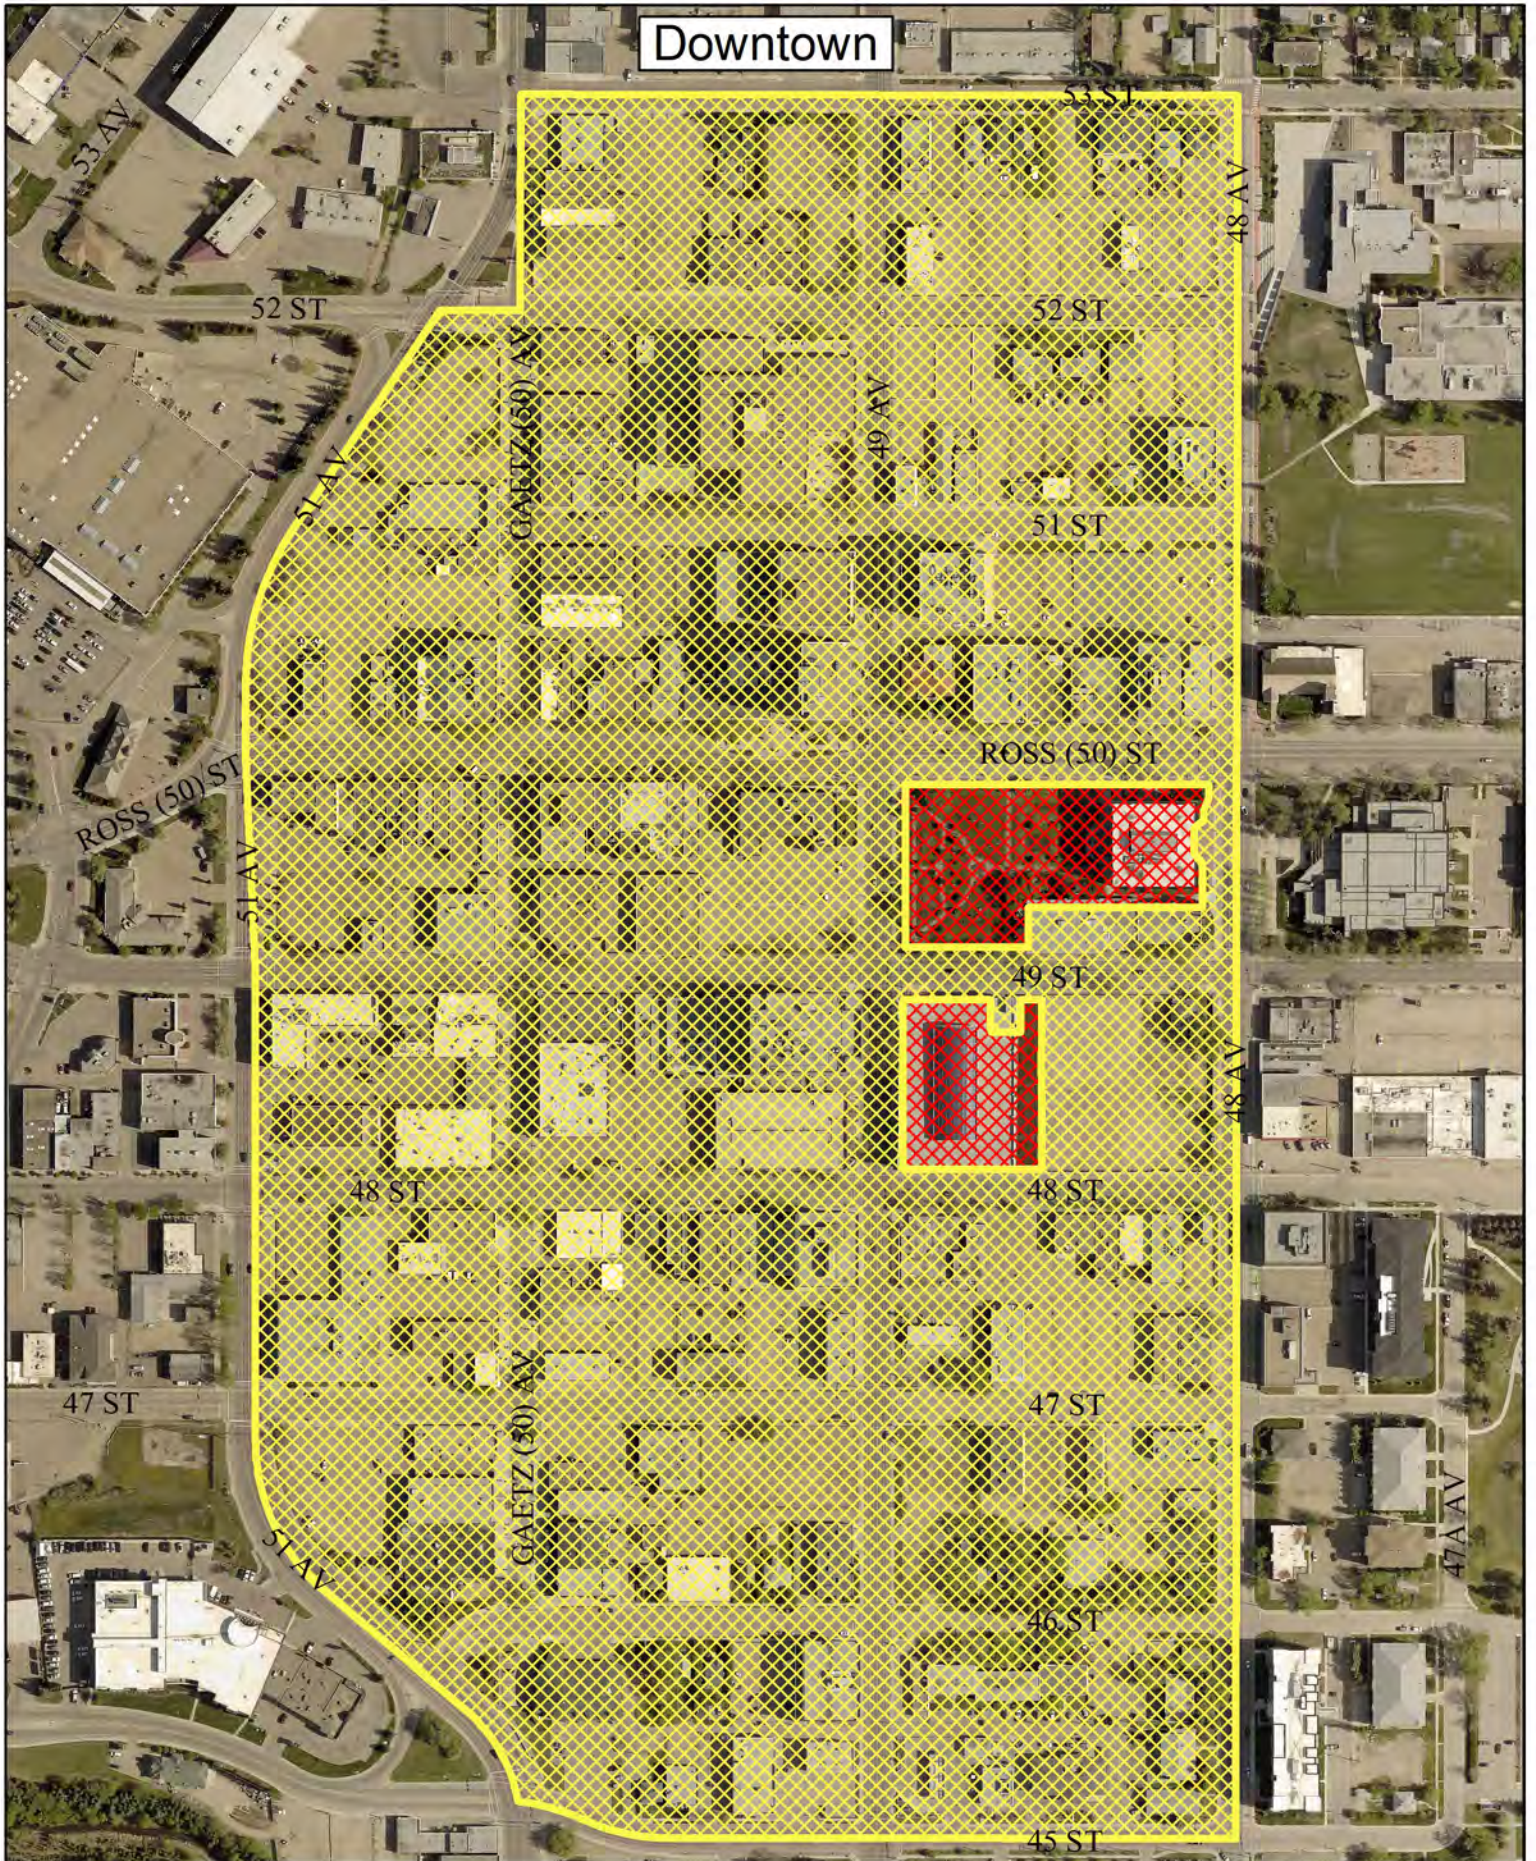

E-Scooter Slow Zones (15 km/hr)