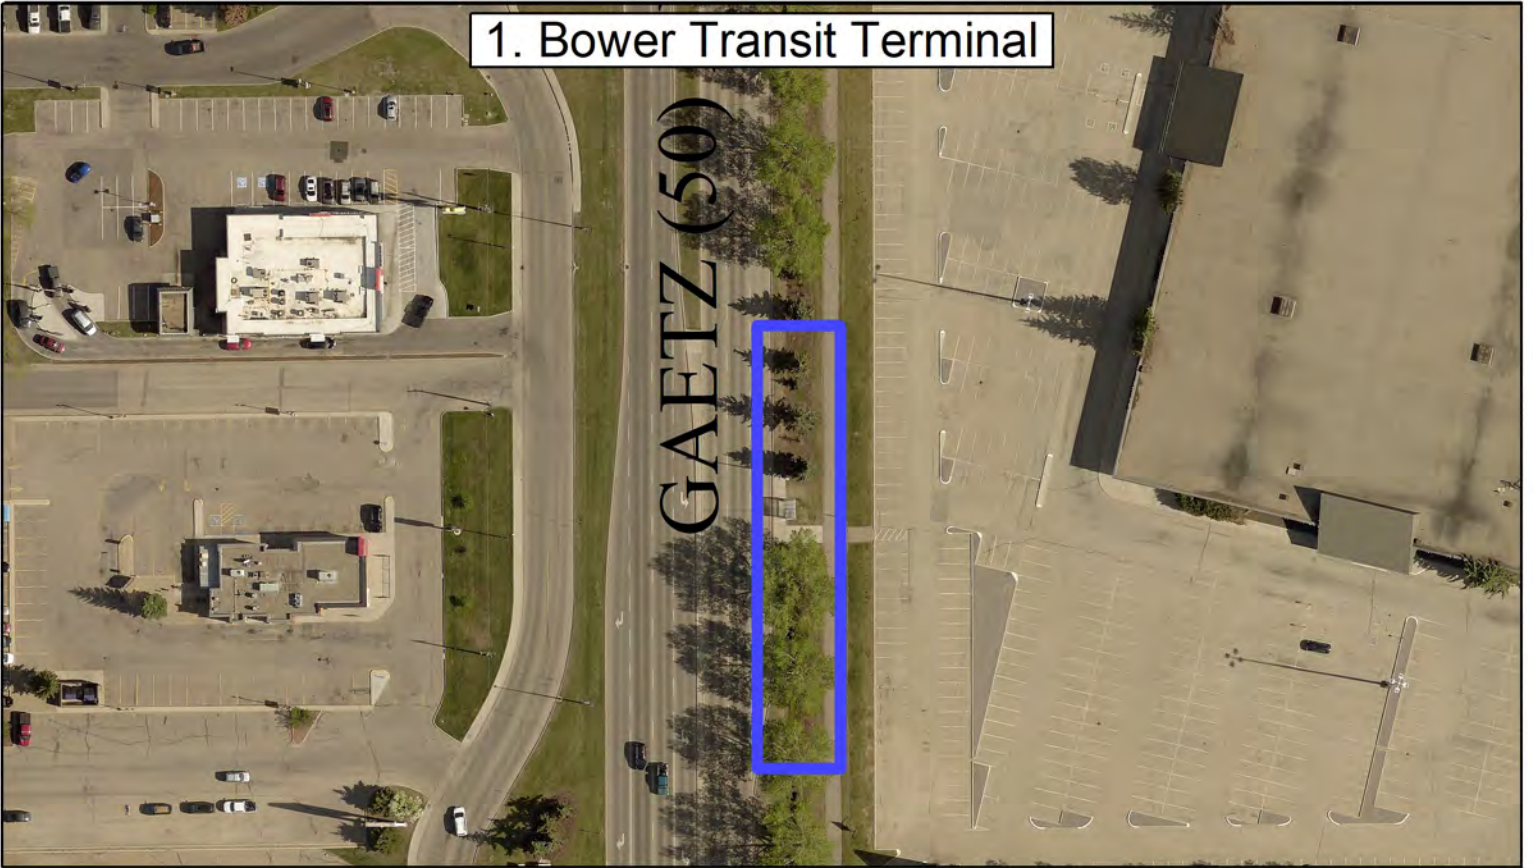

# E-Scooter Collection Points

1. Bower Transit Terminal

2. Kingston Transit Terminal