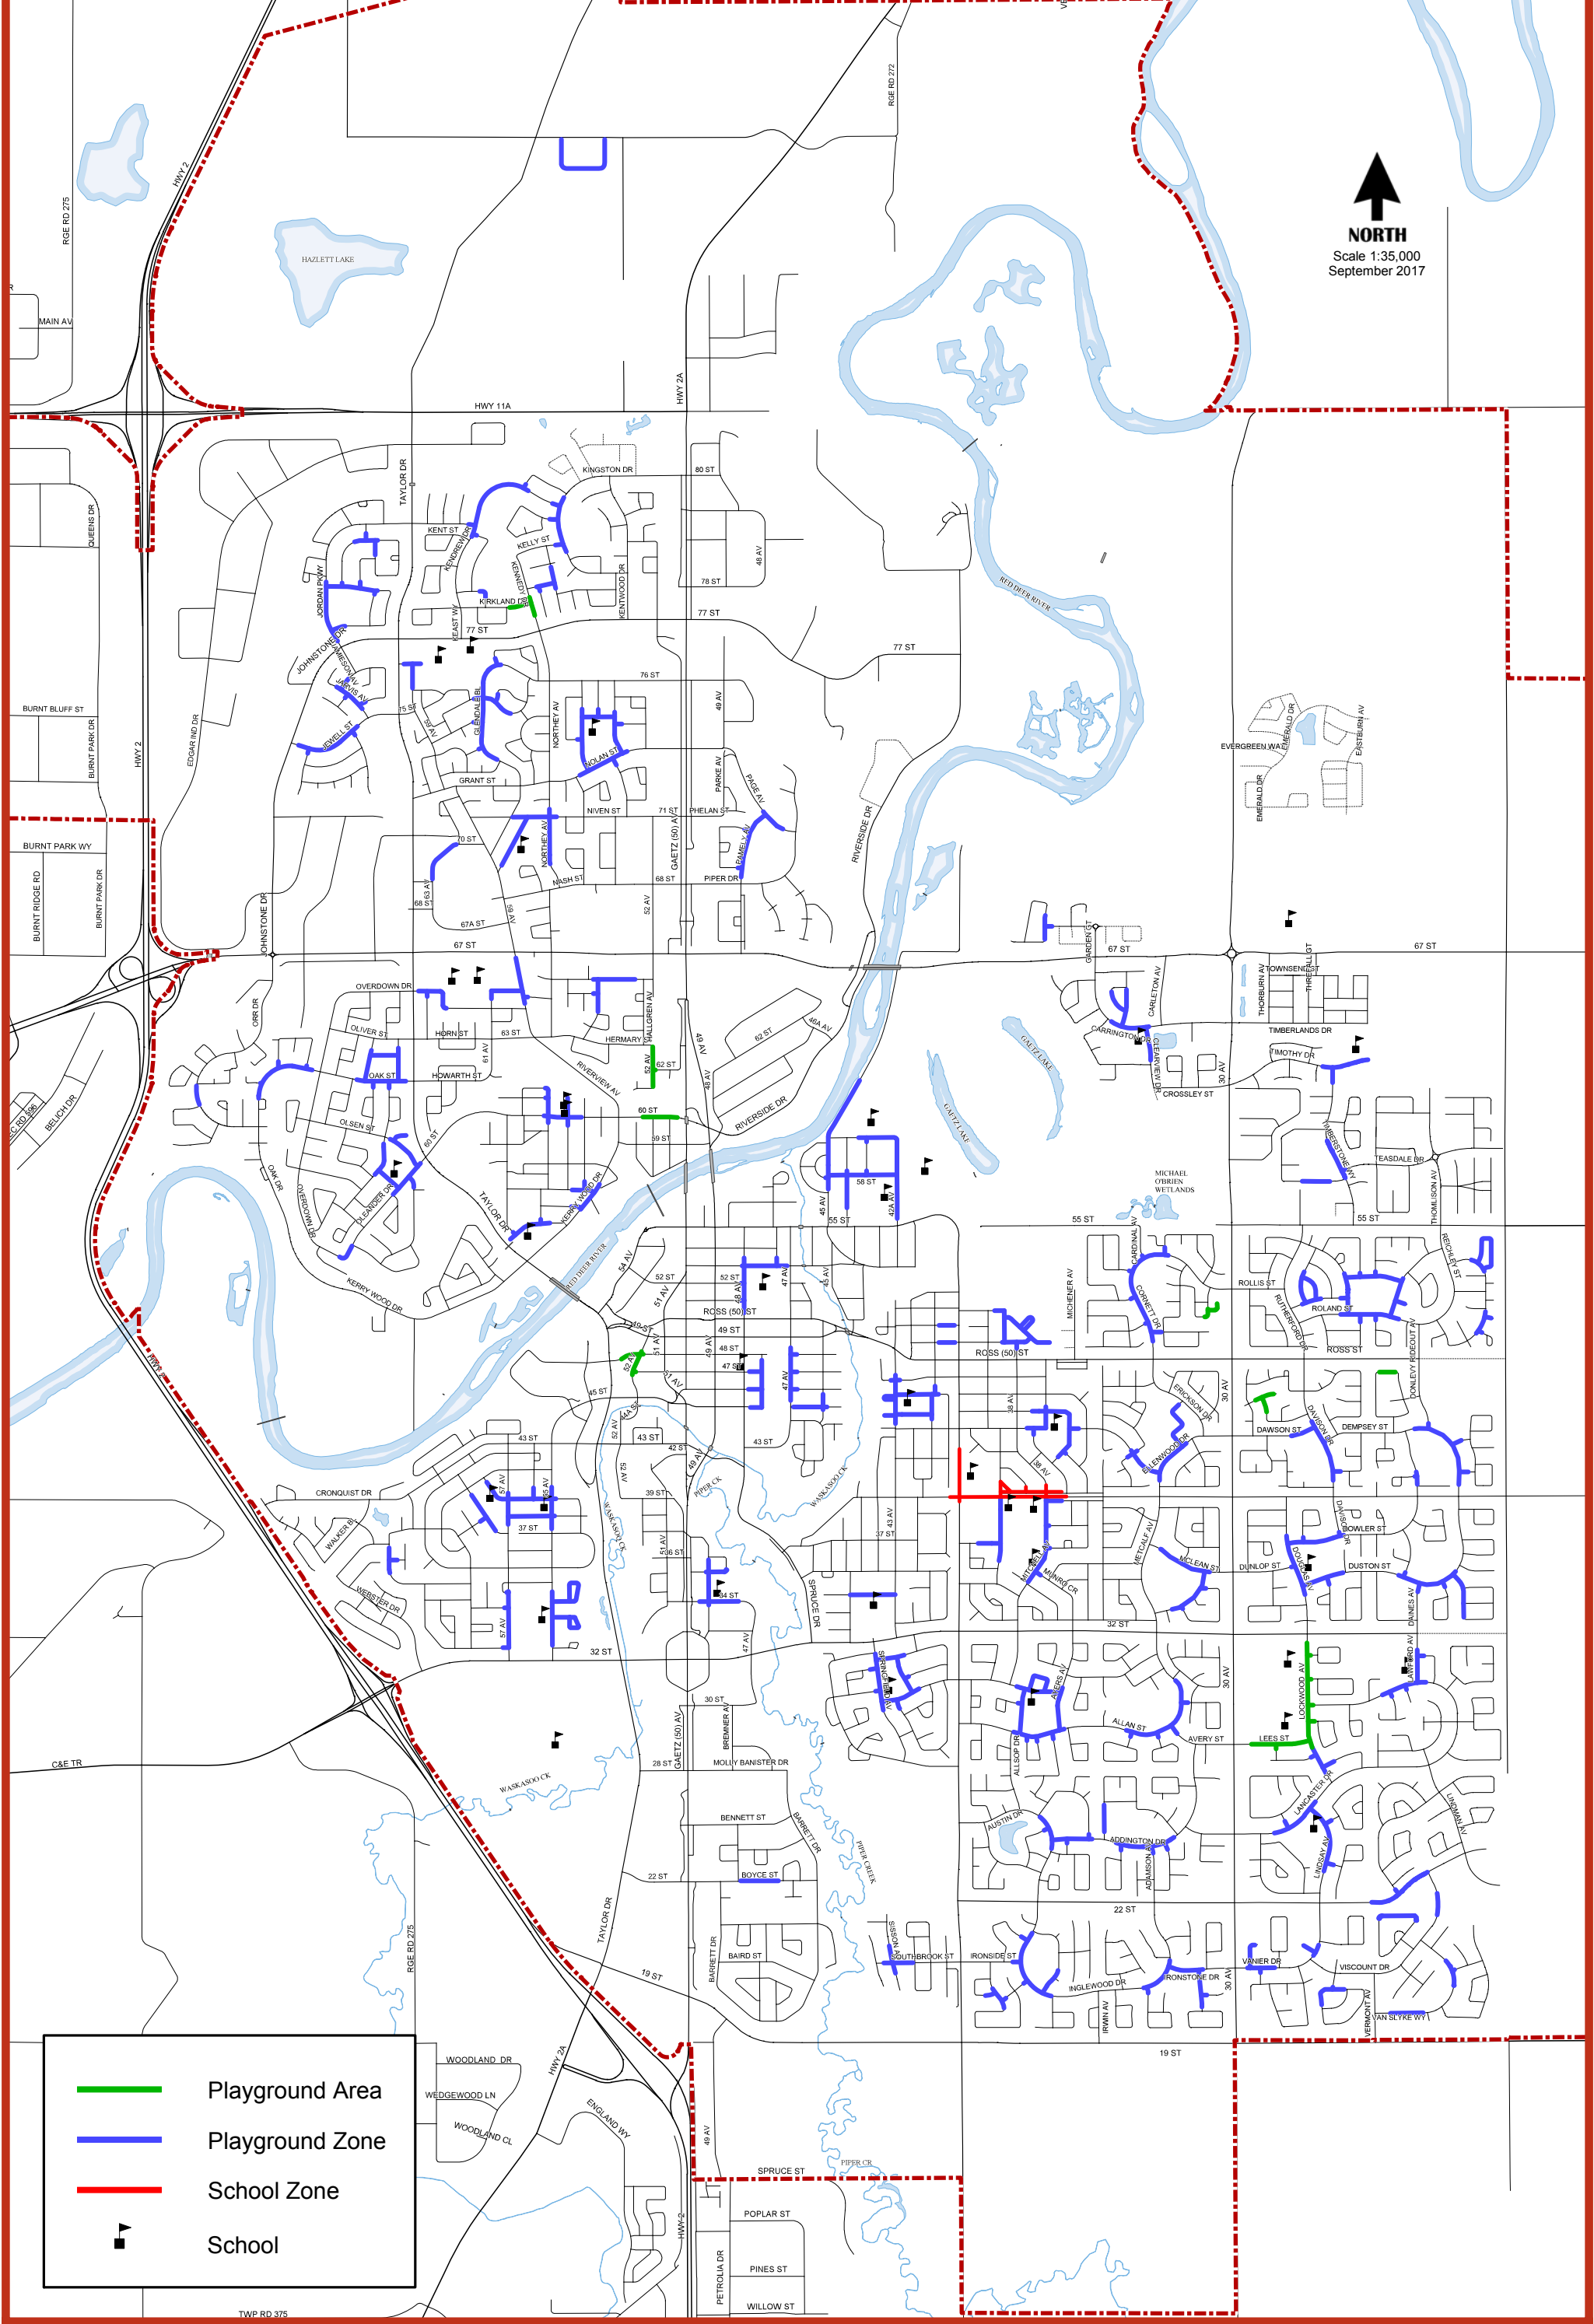

NORTH
Scale 1:35,000
September 2017

	Playground Area
	Playground Zone
	School Zone
	School