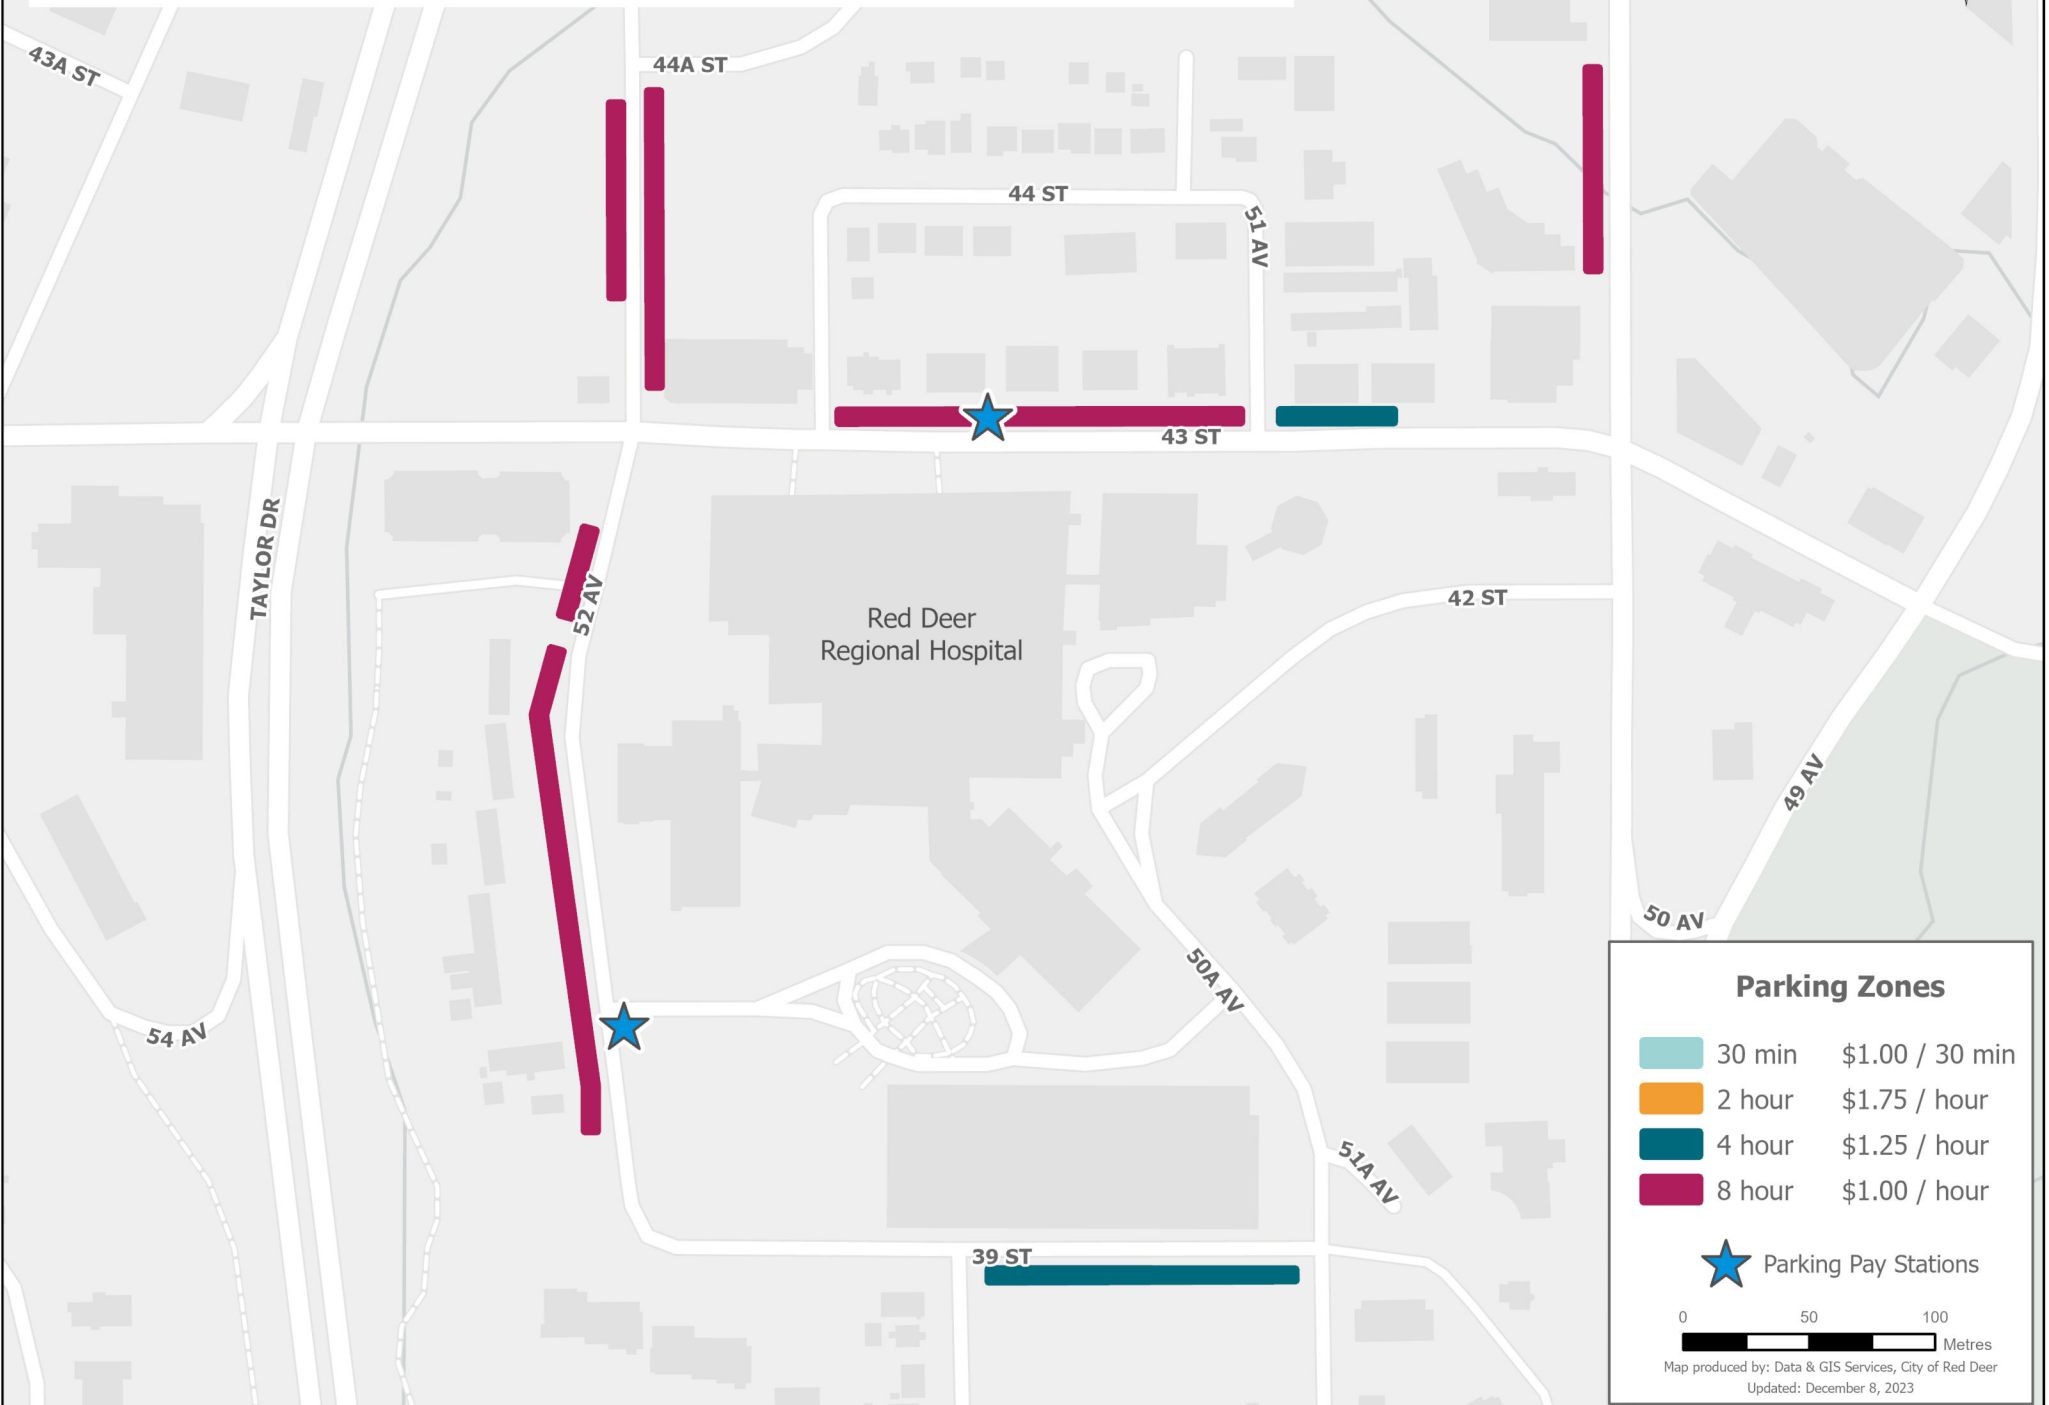

Parking Zones

■	30 min	\$1.00 / 30 min
■	2 hour	\$1.75 / hour
■	4 hour	\$1.25 / hour
■	8 hour	\$1.00 / hour

Parking Lot Zones

P1 (8100)	\$1.15 / hour
P2 (8200)	\$1.15 / hour
P4 (8400)	\$1.60 / hour
P7 (8700)	\$0.80 / hour
P8 (8800)	\$1.25 / hour
P9 (8900)	\$0.80 / hour

★ Parking Pay Stations

Parking Zones

- 30 min \$1.00 / 30 min
- 2 hour \$1.75 / hour
- 4 hour \$1.25 / hour
- 8 hour \$1.00 / hour

Parking Pay Stations