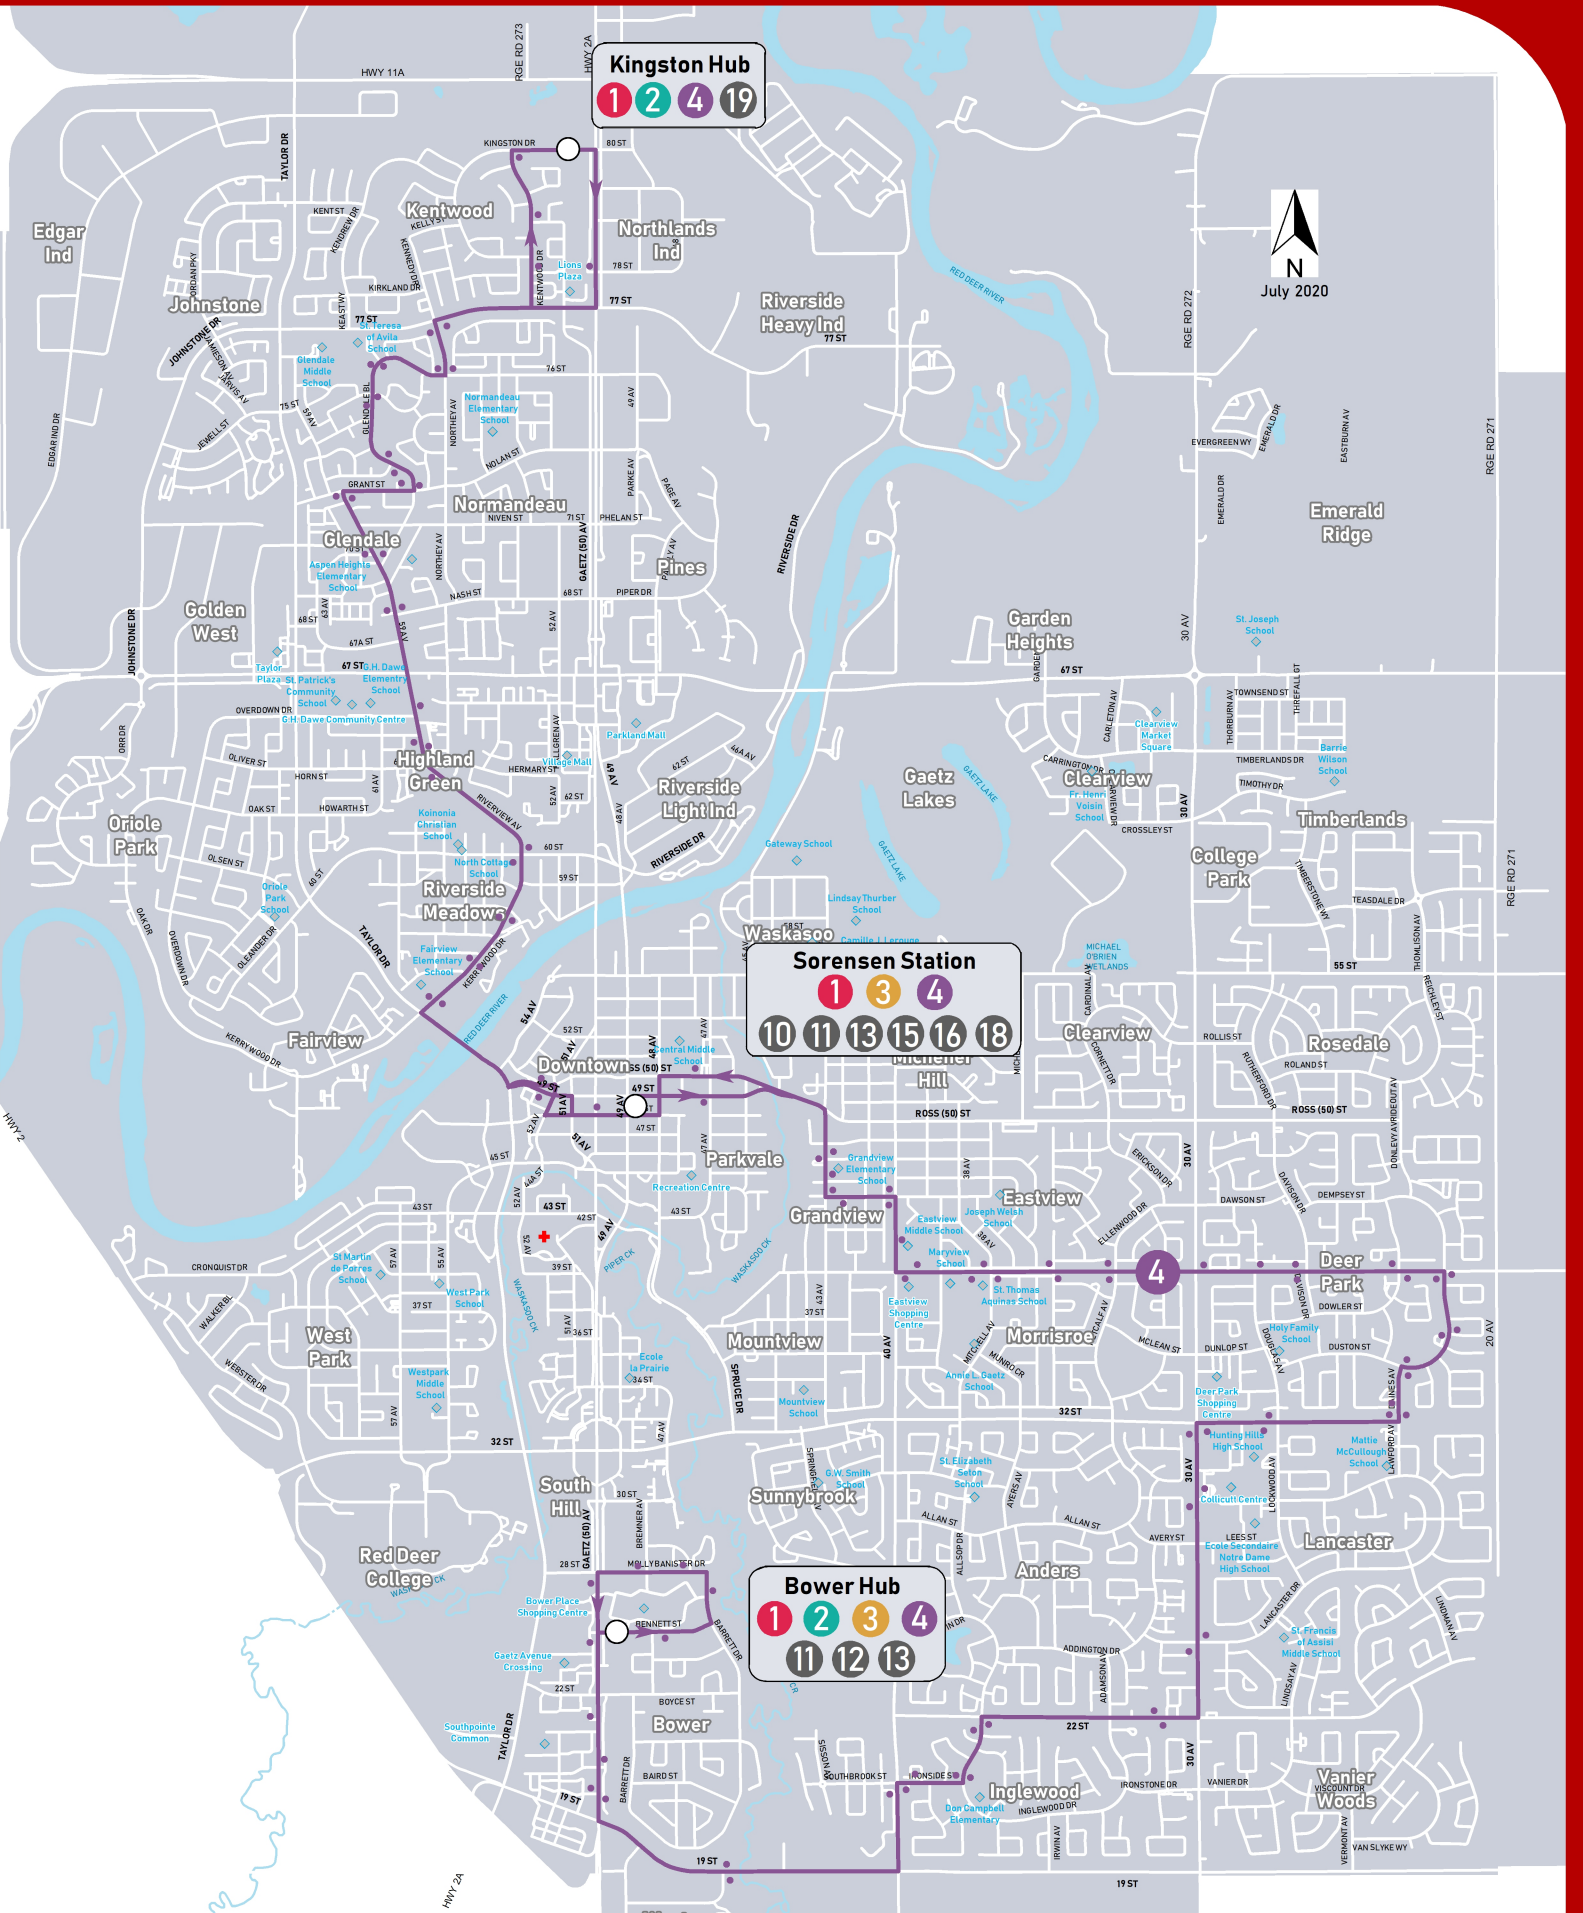

ROUTE 4

Glendale - South East

July 2020

Kingston Hub
1 2 4 19

Sorensen Station
1 3 4
10 11 13 15 16 18

Bower Hub
1 2 3 4
11 12 13

4