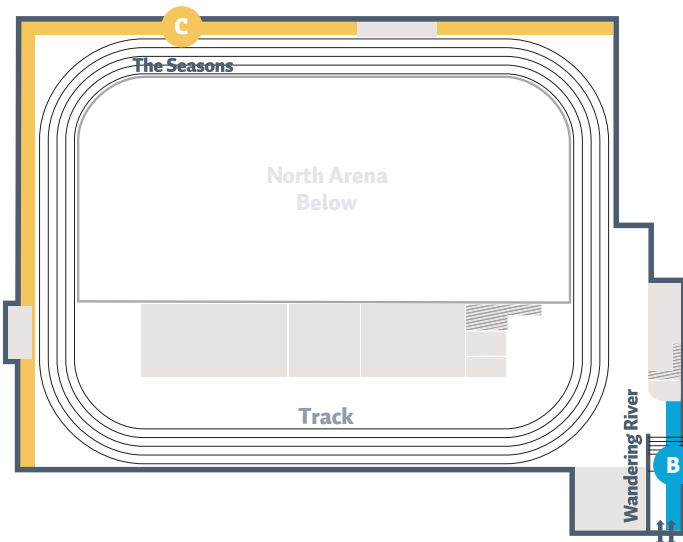

discover^{THE} G.H. DAWE COMMUNITY CENTRE PUBLIC art walk

- A** Kaleidoscope Menagerie
- B** Wandering River
- C** The Seasons
- D** Habitat
- E** Gaganoodinwag
Coming spring 2023
- F** Fish Bowl
- G** Diver
- H** Wind, Storm
- I** Jump Study
- J** The Roads to Red Deer
- K** We All Fit Together

 @reccreaterD

rec(create)RD

Scan to learn more about displayed public art

FIRST FLOOR

SECOND FLOOR

Scan to learn more about public art