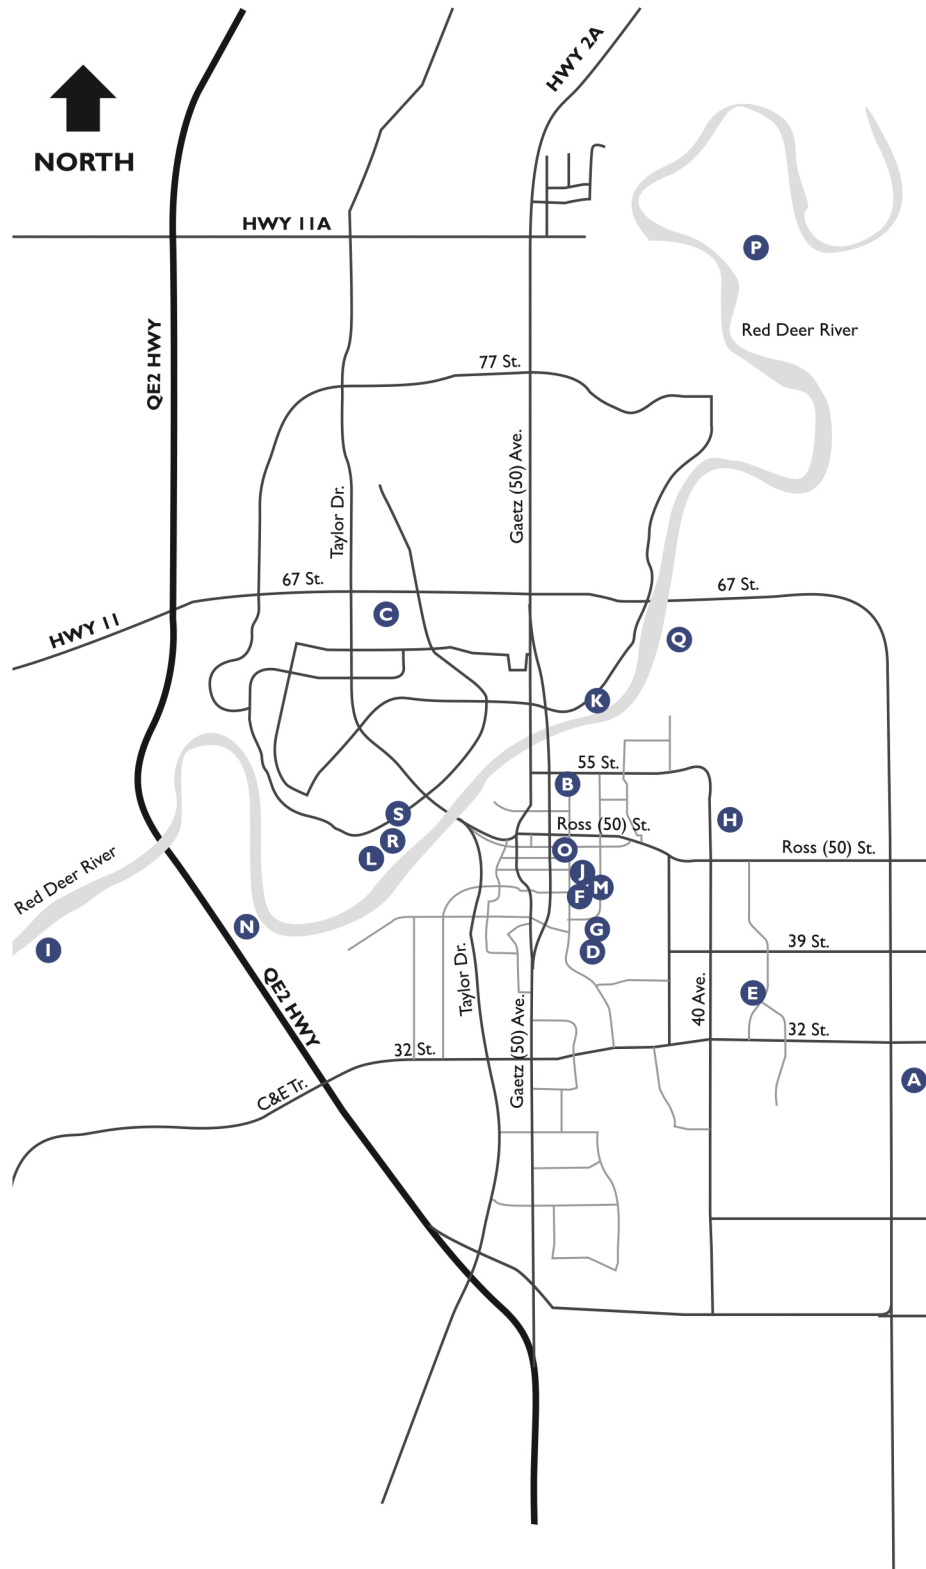

FACILITY LOCATIONS

- A** Collicutt Centre
3031 30 Avenue
- B** Culture Services Centre
5205 48 Avenue
- C** G.H. Dawe Community Centre
56 Holt Street
- D** Kinex Arena
A4725 43 Street
- E** Kinsmen Community Arena
5 McIntosh Avenue
- F** Recreation Centre
4501 47 A Avenue
- G** Servus Arena
D4725 43 Street
- H** Michener Aquatic Centre
51 A Street & 38 A Avenue
- I** Fort Normandeau
Follow 32 Street west 1km past QEII overpass; follow signs
- J** Golden Circle
4620 47 A Avenue
- K** Lion's Campground
4759 Riverside Drive
- L** Great Chief Park
4707 Fountain Drive
- M** Red Deer Museum & Art Gallery
4525 47 A Avenue
- N** Heritage Ranch
6300 Congquist Drive
- O** Red Deer Public Library
4818 49 Street
- P** River Bend Golf and Recreational Area
North on 30 Avenue from 67 Street
- Q** Kerry Wood Nature Centre
6300 45 Avenue
- R** Setters Place at Great Chief Park
4707 Fountain Drive
- S** Bower Ponds
4715 Fountain Drive