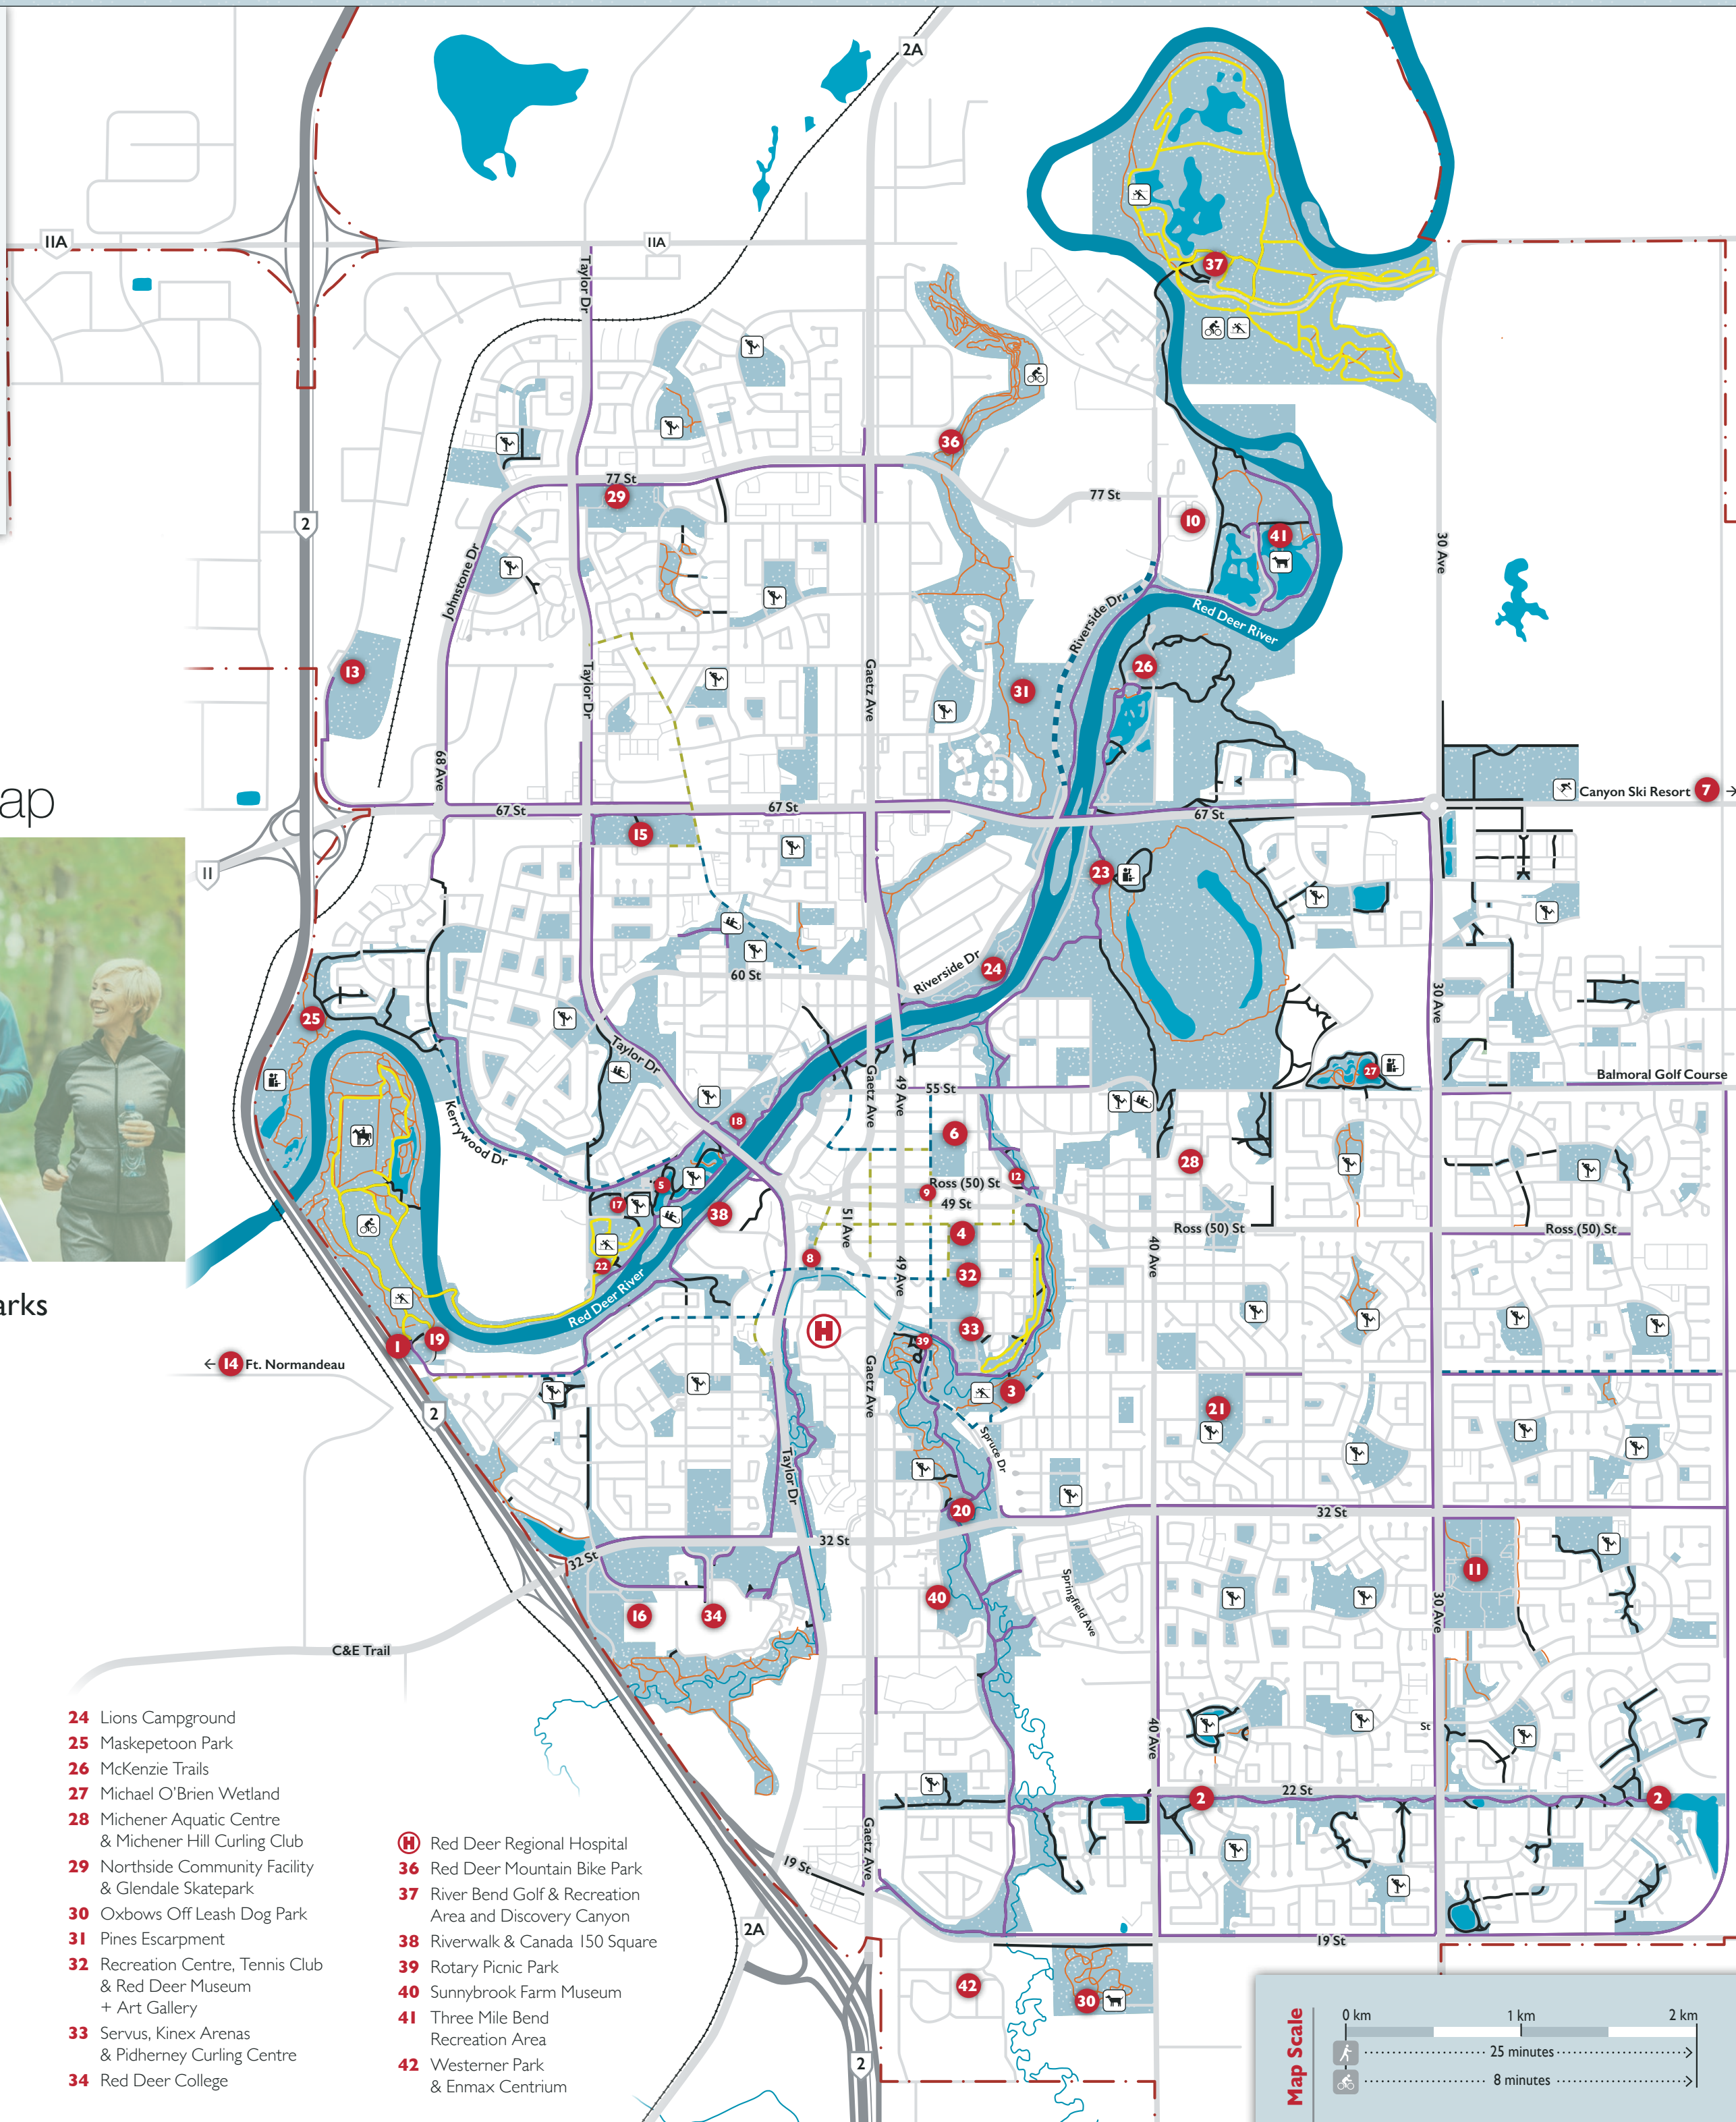

## Trails & Facilities Map

[www.reddeer.ca/parks](http://www.reddeer.ca/parks)

- 1** Alberta Sports Hall of Fame & Tourism Red Deer
- 2** Altalink Path
- 3** Barrett Park
- 4** Blue Grass Spray N' Play
- 5** Bower Ponds & Cronquist House
- 6** Canada Winter Games Plaza & Culture Services
- 7** Canyon Ski Resort
- 8** Centennial Plaza Park
- 9** City Hall & Park
- 10** Civic Yards – Parks Offices
- 11** Collicutt Centre
- 12** Coronation Park
- 13** Edgar Athletic Park
- 14** Fort Normandeau
- 15** G.H Dawe Recreation Centre
- 16** Gary W. Harris Canada Games Centre
- 17** Great Chief Park & Setters Place
- 18** Great West Adventure Park
- 19** Heritage Ranch
- 20** Kin Canyon
- 21** Kinsmen Community Area
- 22** Kiwanis Picnic Park
- 23** Kerry Wood Nature Centre & Gaetz Lake Sanctuary

- 24** Lions Campground
- 25** Maskepetoon Park
- 26** McKenzie Trails
- 27** Michael O'Brien Wetland
- 28** Michener Aquatic Centre & Michener Hill Curling Club
- 29** Northside Community Facility & Glendale Skatepark
- 30** Oxbows Off Leash Dog Park
- 31** Pines Escarpment
- 32** Recreation Centre, Tennis Club & Red Deer Museum + Art Gallery
- 33** Servus, Kinex Arenas & Pidherney Curling Centre
- 34** Red Deer College

- (H)** Red Deer Regional Hospital
- 36** Red Deer Mountain Bike Park
- 37** River Bend Golf & Recreation Area and Discovery Canyon
- 38** Riverwalk & Canada 150 Square
- 39** Rotary Picnic Park
- 40** Sunnybrook Farm Museum
- 41** Three Mile Bend Recreation Area
- 42** Westerner Park & Enmax Centrum

**Map Scale**

0 km      1 km      2 km

..... 25 minutes

..... 8 minutes