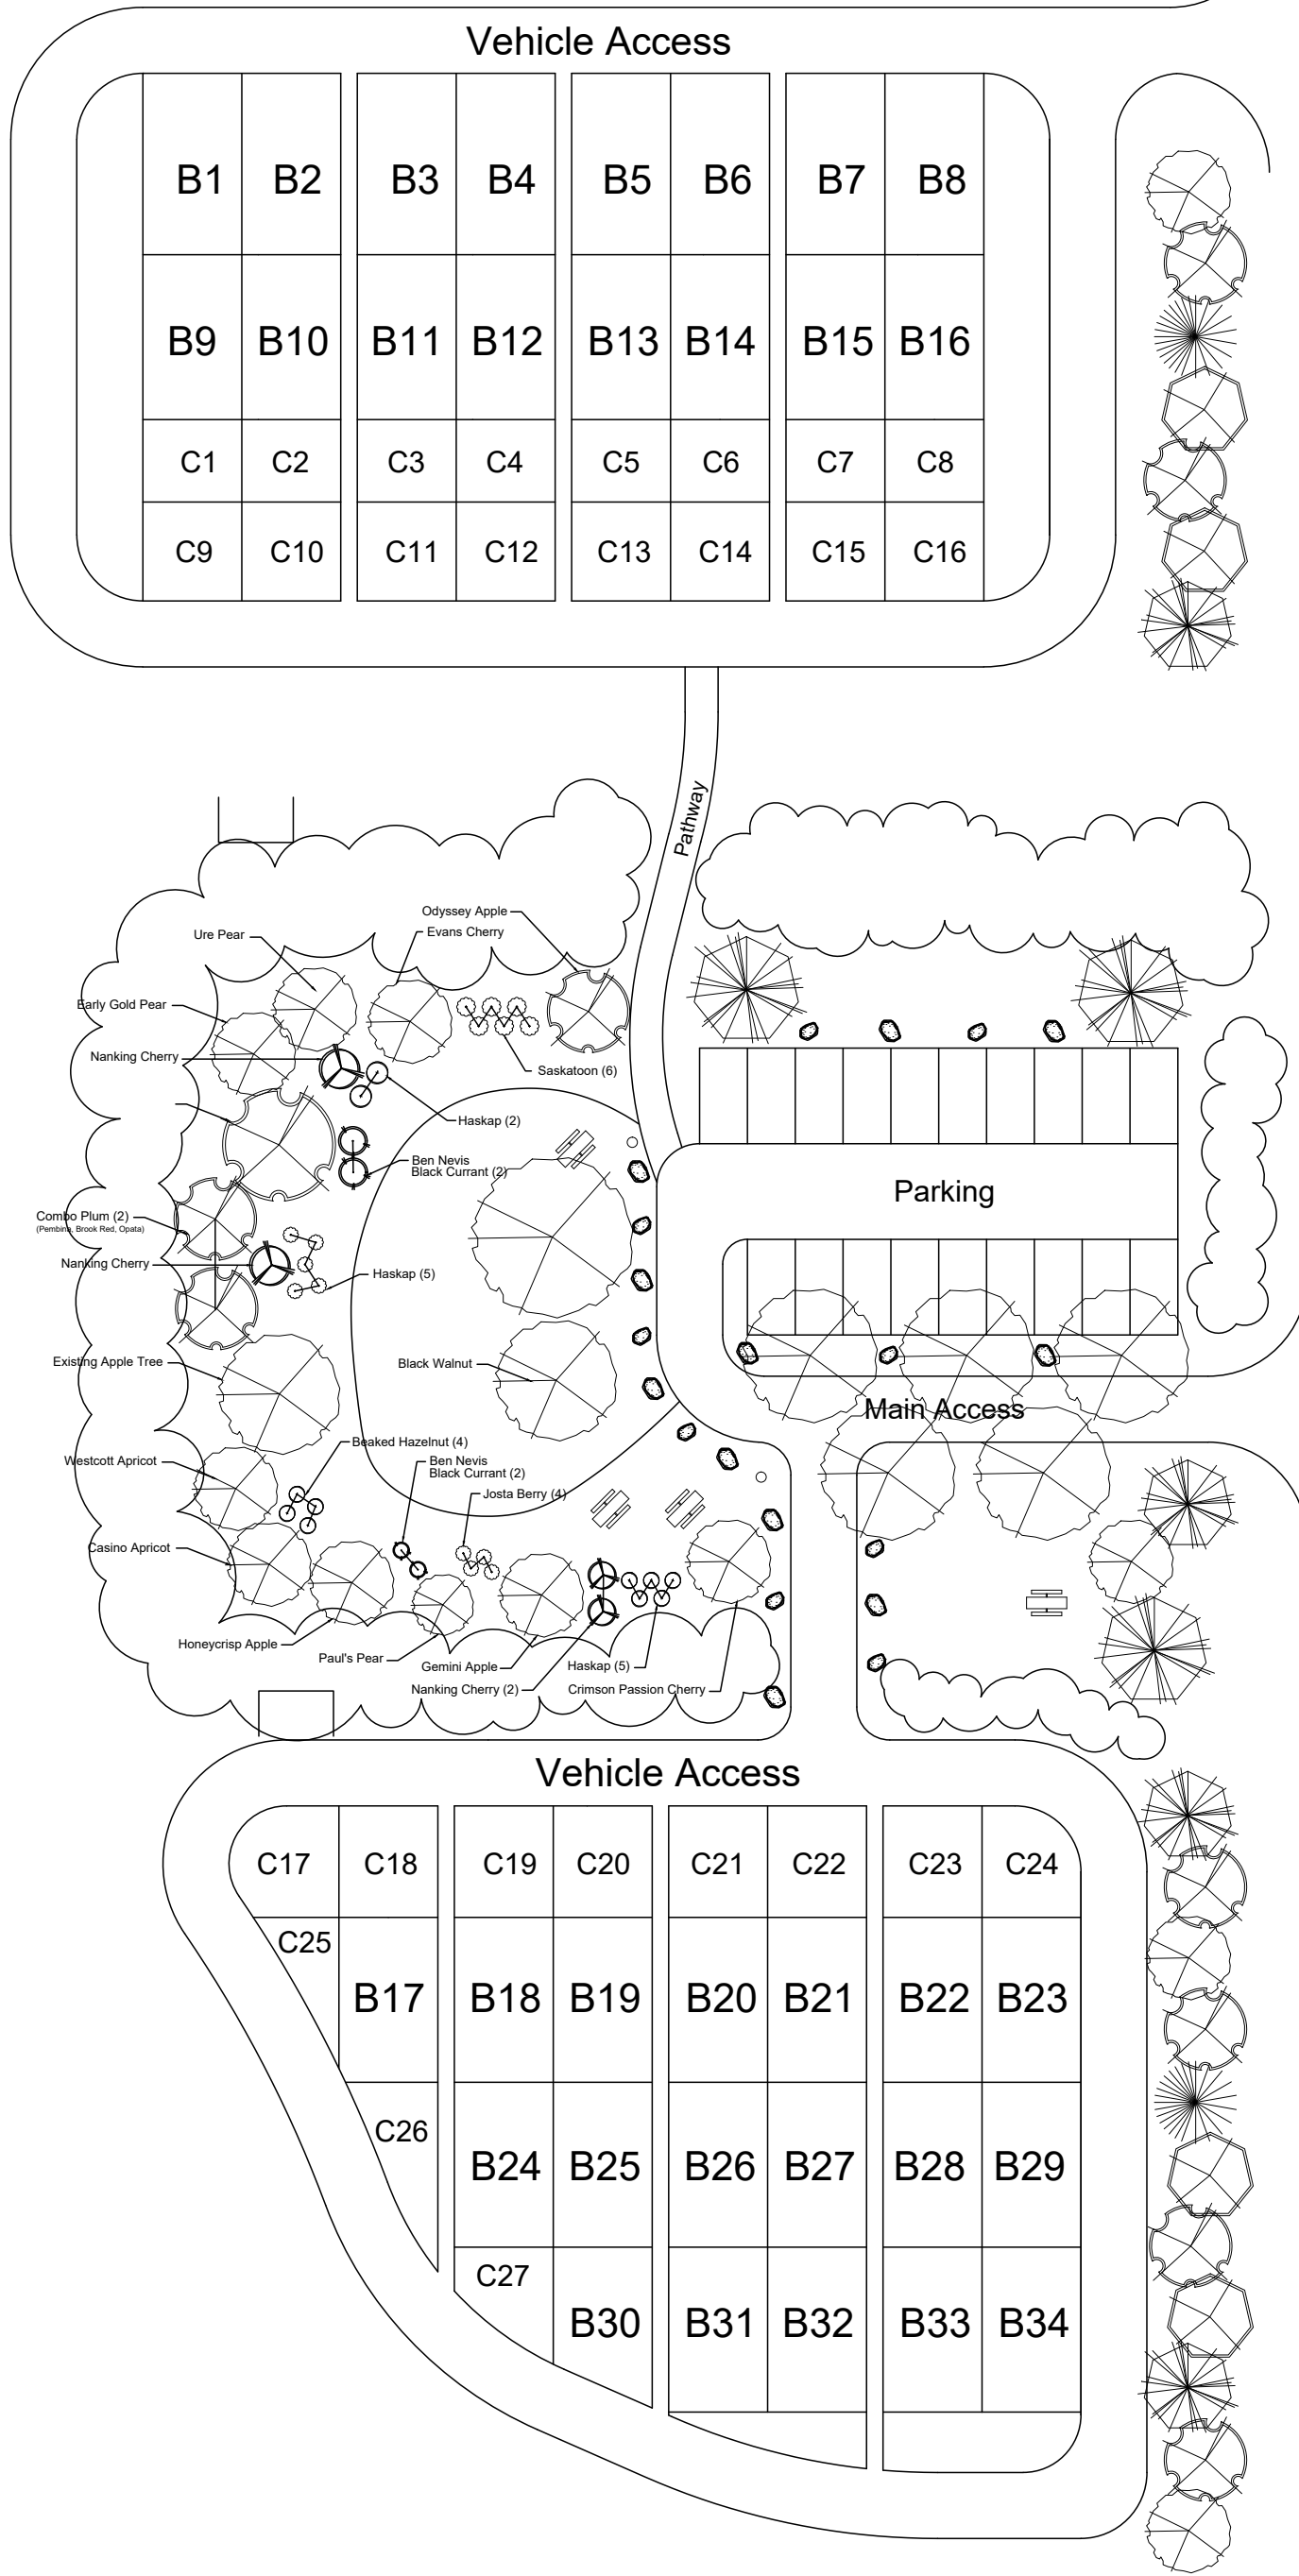

CITY OF RED DEER GARDEN PLOT PROGRAM

TWIN SPRUCE (30 Ave & Delburne Rd) February 22 2019

Vehicle Access

B1	B2	B3	B4	B5	B6	B7	B8
B9	B10	B11	B12	B13	B14	B15	B16
C1	C2	C3	C4	C5	C6	C7	C8
C9	C10	C11	C12	C13	C14	C15	C16

Pathway

Parking

Main Access

Vehicle Access

C17	C18	C19	C20	C21	C22	C23	C24
C25	B17	B18	B19	B20	B21	B22	B23
C26	B24	B25	B26	B27	B28	B29	
C27	B30	B31	B32	B33	B34		