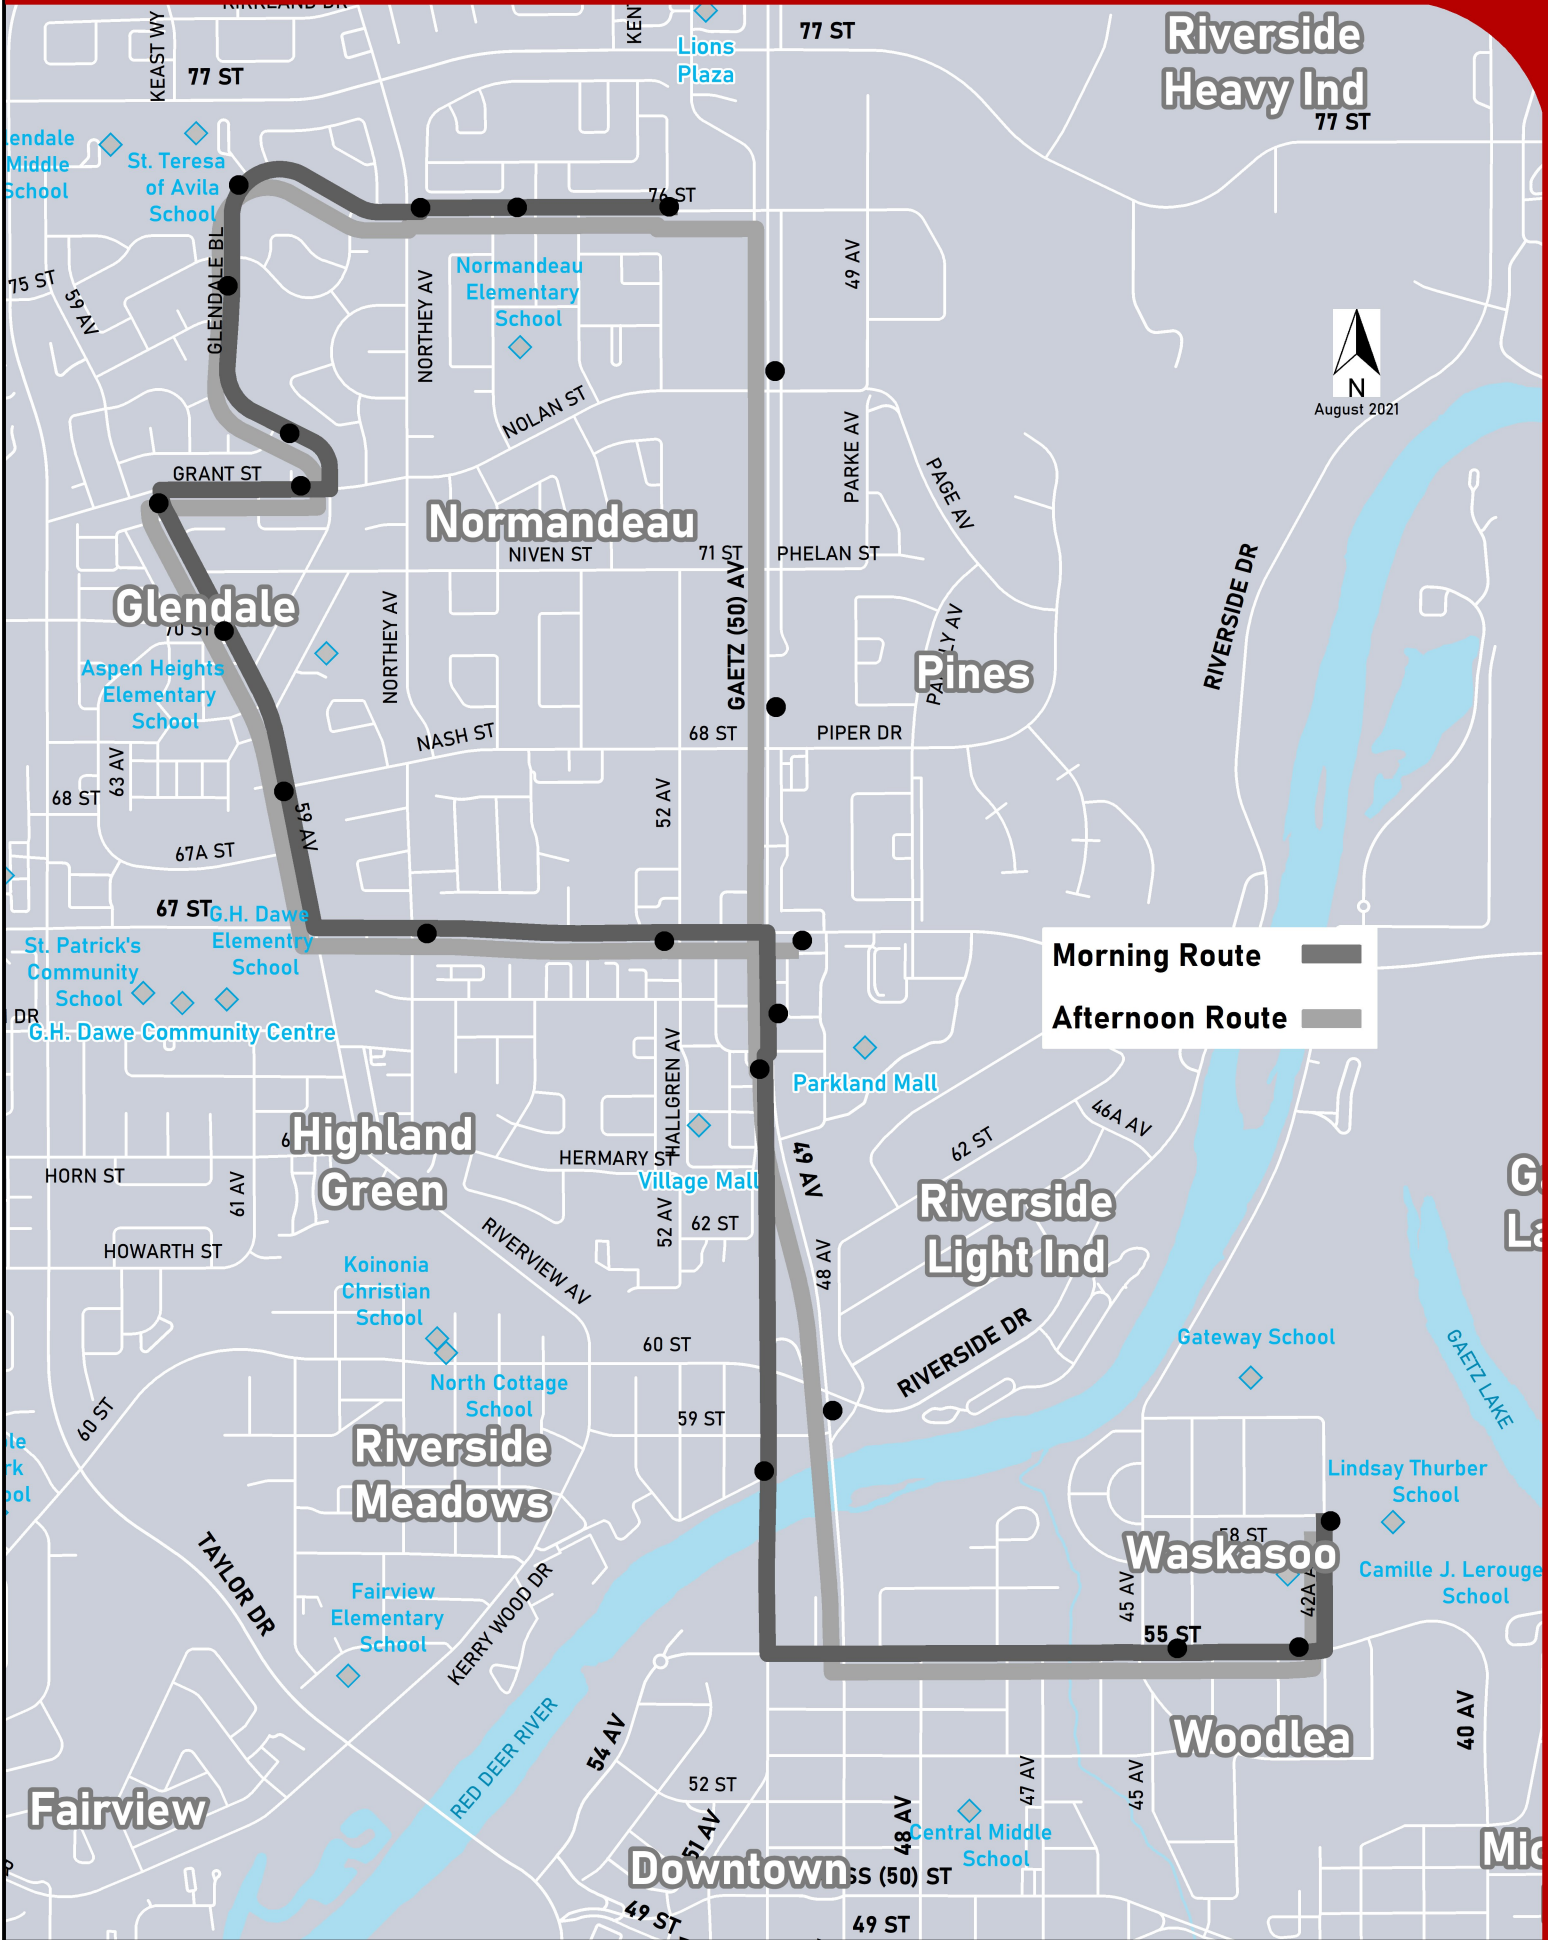

ROUTE 134

Normandeau & Glendale
to Lindsay Thurber School

Morning Route

Afternoon Route